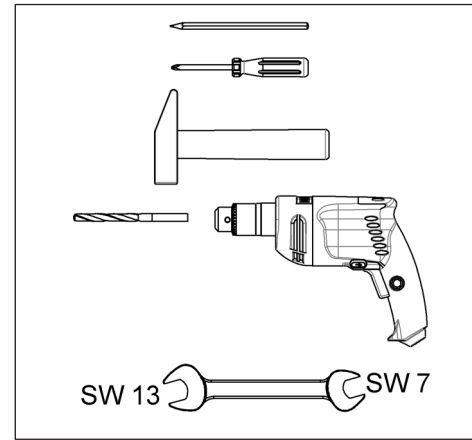

Zehnder ComfoFresh

FHO-CW

zehnder

always
around you

i

		L mm
CW-F 220	1x	200
CW-F 320	1x	300
CW-F 420	2x	200
CW-F 520	1x	500
CW-F 620	2x	300