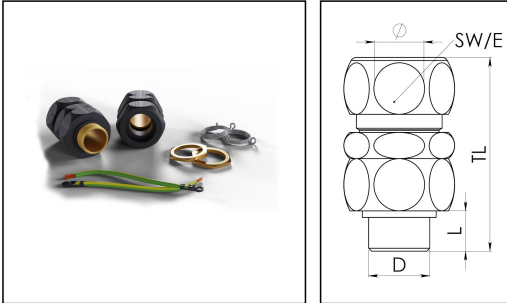

ShieldGLAND Pro M32

ShieldGLAND Pro M32 Brass locknut, E-Spring, earth fly lead

Products may differ in size, colour and appearance to those shown. If you require further information or customisation, please contact us directly.

Material sealing gasket	TPE
Temp. range min	-40 °C
Temp. range max	120 °C
Protection class	IP68 (5 bar 30 min)
Thread type	M
Ø Connection thread D	32
Lead	1,5
Length screw-in thread L	13 mm
Ø cable diameter min	24 mm
Ø cable diameter max	36 mm
Ø cable below cable shield max	24 mm - 30 mm
Key width SW	50 mm
Collar diameter (E)	56 mm
Total length TL	66 mm - 74 mm
Type	ShieldGLAND Pro M32
WISKA-Order no.	10112397
Packing unit	2

Remarks:

Complete with Brass locknut, E-Spring
and earth fly lead

16.10.2023

Your Contact:

WISKA UK Ltd.

Unit 7, Hurling Way · St. Columb Major Business Park · TR9 6SX, St. Columb Major, Cornwall · Great Britain