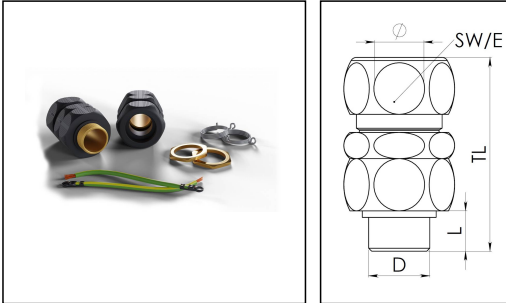

ShieldGLAND Pro M25

ShieldGLAND Pro M25 Brass locknut, E-Spring, earth fly lead

Products may differ in size, colour and appearance to those shown. If you require further information or customisation, please contact us directly.

Material sealing gasket	TPE
Temp. range min	-40 °C
Temp. range max	120 °C
Protection class	IP68 (5 bar 30 min)
Thread type	M
Ø Connection thread D	25
Lead	1,5
Length screw-in thread L	13 mm
Ø cable diameter min	17 mm
Ø cable diameter max	28 mm
Ø cable below cable shield max	17 mm - 21 mm
Key width SW	41 mm
Collar diameter (E)	46 mm
Total length TL	61 mm - 68 mm
Type	ShieldGLAND Pro M25
WISKA-Order no.	10112396
Packing unit	2

Remarks:

Complete with Brass locknut, E-Spring
and earth fly lead

16.10.2023

Your Contact:

WISKA UK Ltd.

Unit 7, Hurling Way · St. Columb Major Business Park · TR9 6SX, St. Columb Major, Cornwall · Great Britain