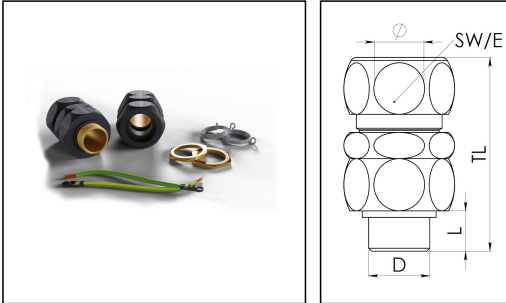

ShieldGLAND Pro M20S

ShieldGLAND Pro M20S Brass locknut, E-Spring, earth fly lead

Products may differ in size, colour and appearance to those shown. If you require further information or customisation, please contact us directly.

Material sealing gasket	TPE
Temp. range min	-40 °C
Temp. range max	120 °C
Protection class	IP68 (5 bar 30 min)
Thread type	M
Ø Connection thread D	20
Lead	1,5
Length screw-in thread L	11 mm
Ø cable diameter min	7 mm
Ø cable diameter max	16 mm
Ø cable below cable shield max	7 mm - 11 mm
Key width SW	27 mm
Collar diameter (E)	30 mm
Total length TL	57 mm - 63 mm
Type	ShieldGLAND Pro M20S
WISKA-Order no.	10112394
Packing unit	2

Remarks:

Complete with Brass locknut, E-Spring
and earth fly lead

16.10.2023

Your Contact:

WISKA UK Ltd.

Unit 7, Hurling Way · St. Columb Major Business Park · TR9 6SX, St. Columb Major, Cornwall · Great Britain