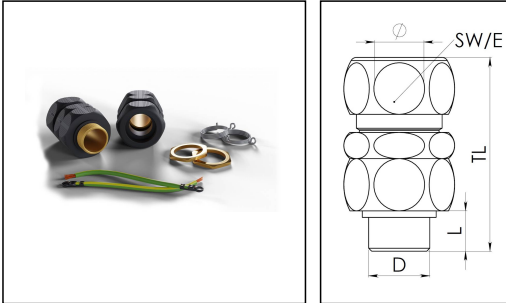

ShieldGLAND Pro M20L

ShieldGLAND Pro M20L Brass locknut, E-Spring, earth fly lead

Products may differ in size, colour and appearance to those shown. If you require further information or customisation, please contact us directly.

Material sealing gasket	TPE
Temp. range min	-40 °C
Temp. range max	120 °C
Protection class	IP68 (5 bar 30 min)
Thread type	M
Ø Connection thread D	20
Lead	1,5
Length screw-in thread L	11 mm
Ø cable diameter min	12 mm
Ø cable diameter max	21 mm
Ø cable below cable shield max	12 mm - 17 mm
Key width SW	32 mm
Collar diameter (E)	36 mm
Total length TL	57 mm - 63 mm
Type	ShieldGLAND Pro M20L
WISKA-Order no.	10112395
Packing unit	2

Remarks:

Complete with Brass locknut, E-Spring
and earth fly lead

16.10.2023

Your Contact:

WISKA UK Ltd.

Unit 7, Hurling Way · St. Columb Major Business Park · TR9 6SX, St. Columb Major, Cornwall · Great Britain