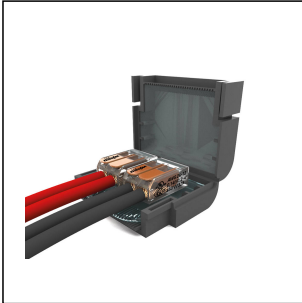

MJBF222

Shell Box Size 2

Products may differ in size, colour and appearance to those shown. If you require further information or customisation, please contact us directly.

Temp. range min	-20 °C
Temp. range max	90 °C
Glow wire test	self-extinguishing
External dimensions LxWxH	42,5x32x16mm
Type	MJBF222
UK-Number	MJBF222
WISKA-Order no.	10109409
Packing unit	1

Remarks:

Wago 221 Connector Type: 2 x 2 way

Content:

- Hard shell in plastic polymer with snap closure, pre-filled with silicone gel
- Compact insulated connectors with lever clamping Wago 221

24.10.2023

Your Contact: