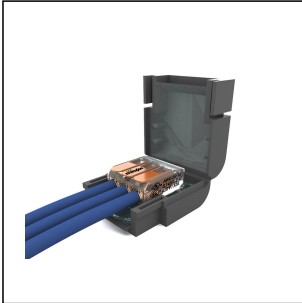

## MJBF113

Shell Box Size 1

Products may differ in size, colour and appearance to those shown. If you require further information or customisation, please contact us directly.

<b>Temp. range min</b>	-20 °C
<b>Temp. range max</b>	90 °C
<b>Glow wire test</b>	self-extinguishing
<b>External dimensions LxWxH</b>	31,4x32x16mm
<b>Type</b>	MJBF113
<b>UK-Number</b>	MJBF113
<b>WISKA-Order no.</b>	10109407
<b>Packing unit</b>	1

Remarks:

Wago 221 Connector Type: 1 x 3 way

Content:

- Hard shell in plastic polymer with snap closure, pre-filled with silicone gel
- Compact insulated connectors with lever clamping Wago 221

24.10.2023

Your Contact: