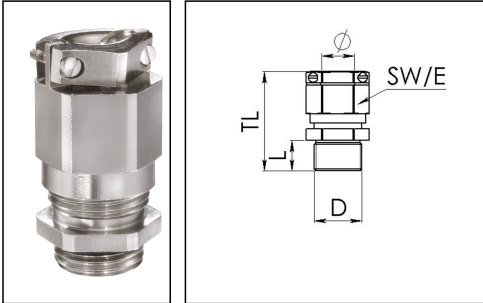

EMSKVZ 20

Cable gland, brass with external strain relief and short thread

Products may differ in size, colour and appearance to those shown. If you require further information or customisation, please contact us directly.

Material cable gland	Brass nickel-plated
Material clamping cage	Polyamide
Material sealing gasket	EPDM
Temp. range min	-40 °C
Temp. range max	100 °C
Protection class	IP68 (5 bar 30 min), IP69
Thread type	M
Ø Connection thread D	20
Lead	1,5
Length screw-in thread L	6 mm
Ø cable diameter min	6 mm
Ø cable diameter max	13 mm
Key width SW	24 mm
Collar diameter (E)	27 mm
Total length TL	37 mm - 45 mm
Type of cable anchorage	B
Install. torques fitting	8 N/m
Install. torques cap nut	8 N/m
Impact category	6
Surface	Nickel-plated
Order no. nickel-plated	10065352
Type	EMSKVZ 20
Packing unit	25
Tariff number	74198090
EAN number	4007685653527