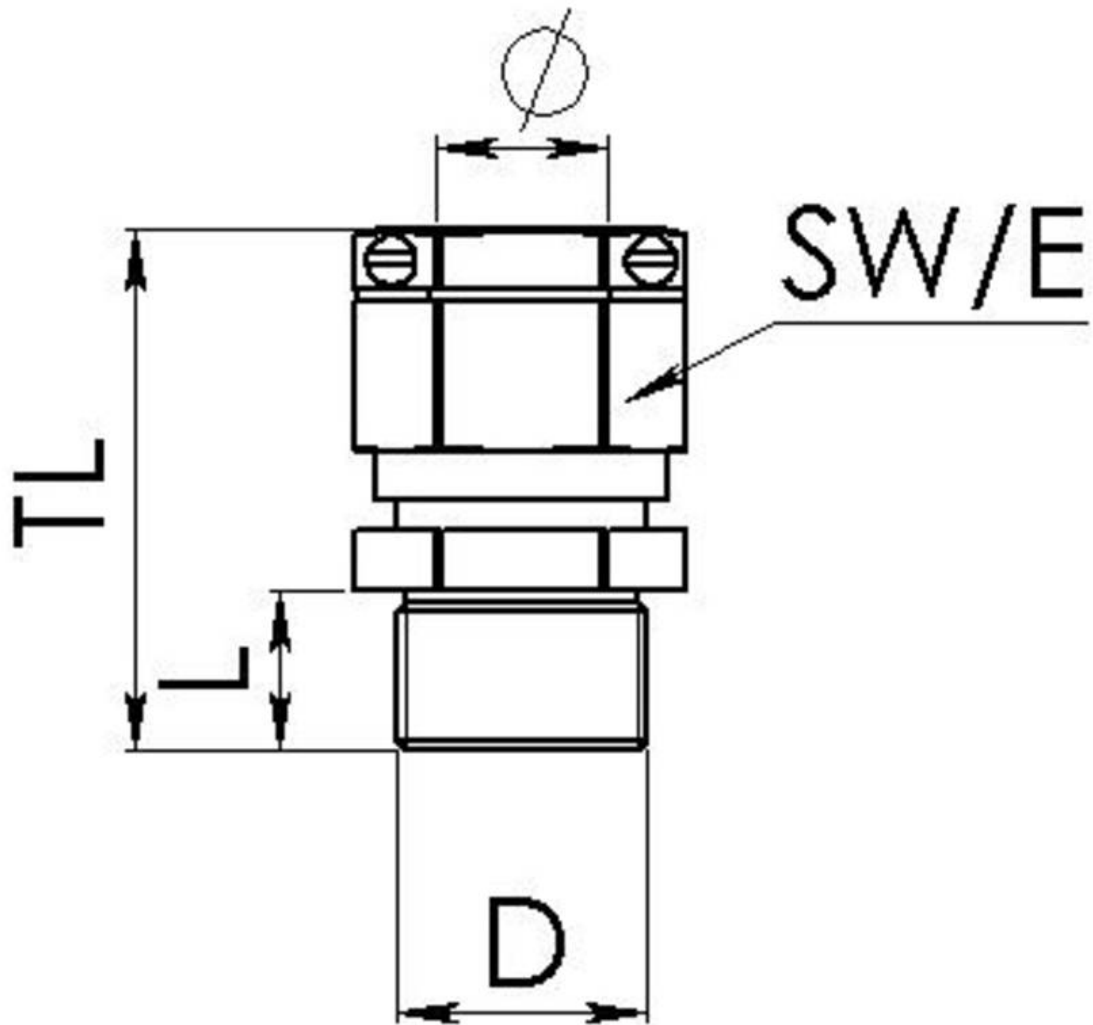

Your Contact:

WISKA UK Ltd.

Unit 7, Hurling Way · St. Columb Major Business Park · TR9 6SX, St. Columb Major, Cornwall · Great Britain

☎ +44-12-08816062 · 📠 +44-12-08816708

info@wiska.co.uk · www.wiska.co.uk