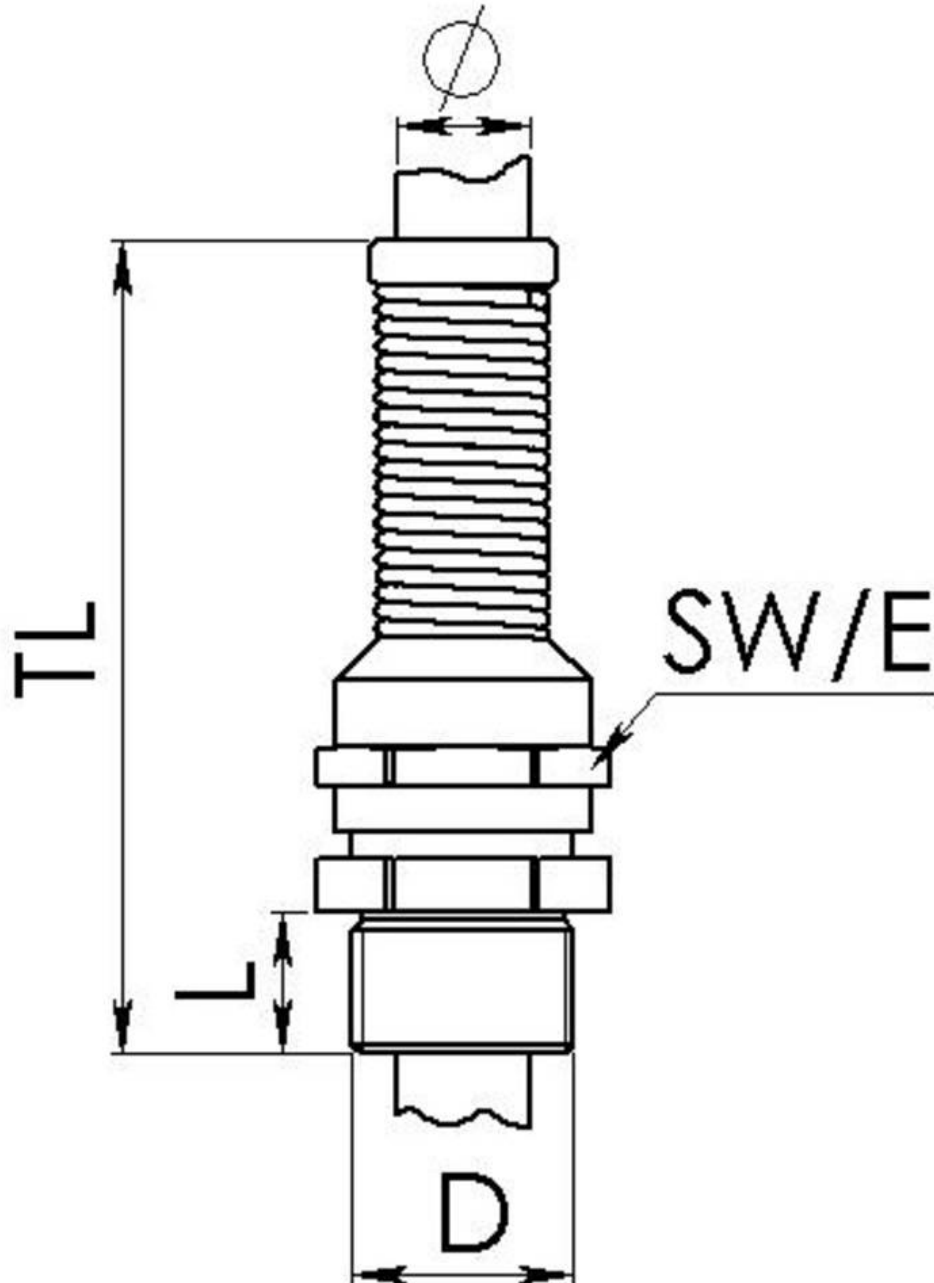

Your Contact:
WISKA Hoppmann GmbH
Kisdorfer Weg 28 · 24568 Kaltenkirchen · Germany
☎ +49-4191-508-0 · 📠 +49-4191-508-209
contact@wiska.de · www.wiska.com

Other technical data on request / subject to change without notice