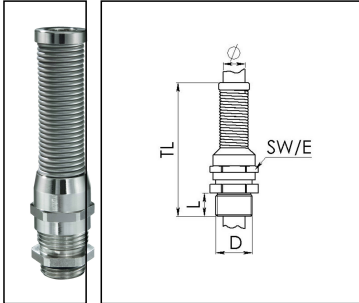

EMSKVS 25

Cable gland, brass nickel-plated, M25, with bend protection and short thread

Products may differ in size, colour and appearance to those shown. If you require further information or customisation, please contact us directly.

| | |
|---------------------------------|---------------------------|
| Material cable gland | Brass nickel-plated |
| Material clamping cage | Polyamide |
| Material sealing gasket | EPDM |
| Temp. range min | -40 °C |
| Temp. range max | 100 °C |
| Protection class | IP68 (5 bar 30 min), IP69 |
| Thread type | M |
| Ø Connection thread D | 25 |
| Lead | 1,5 |
| Length screw-in thread L | 7 mm |
| Ø cable diameter min | 9 mm |
| Ø cable diameter max | 17 mm |
| Key width SW | 29 mm |
| Collar diameter (E) | 32 mm |
| Total length TL | 120 mm - 129 mm |
| Install. torques fitting | 10 N m |
| Install. torques cap nut | 10 N m |
| Impact category | 6 |
| Surface | Nickel-plated |
| Order no. nickel-plated | 10065833 |
| Packing unit | 25 |
| Type | EMSKVS 25 |
| Tariff number | 74198090 |
| EAN number | 4007685658331 |
| ETIM-Classification | EC000441 |