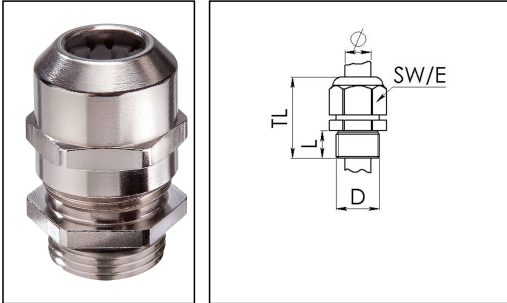

EMSKV 63

Cable gland, brass with short thread

Products may differ in size, colour and appearance to those shown. If you require further information or customisation, please contact us directly.

Material cable gland	Brass nickel-plated
Material clamping cage	Polyamide
Material sealing gasket	EPDM
Temp. range min	-40 °C
Temp. range max	100 °C
Protection class	IP68 (5 bar 30 min), IP69
Thread type	M
Ø Connection thread D	63
Lead	1,5
Length screw-in thread L	10 mm
Ø cable diameter min	34 mm
Ø cable diameter max	48 mm
Key width SW	68 mm
Collar diameter (E)	75 mm
Total length TL	56 mm - 67 mm
Type of cable anchorage	A
Install. torques fitting	40 N/m
Install. torques cap nut	40 N/m
Impact category	6
Surface	Nickel-plated
Order no. nickel-plated	10065007
Type	EMSKV 63
Packing unit	10
Tariff number	74198090
EAN number	4007685650076