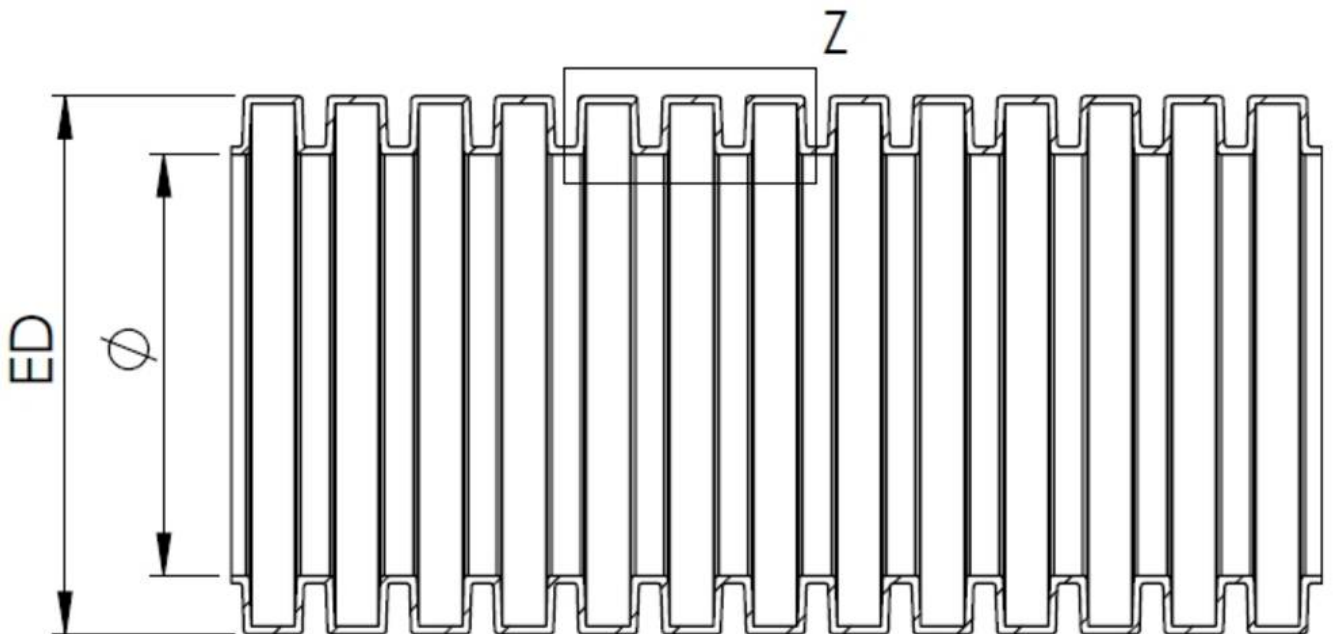

Your Contact:

WISKA UK Ltd.

Unit 7, Hurling Way · St. Columb Major Business Park · TR9 6SX, St. Columb Major, Cornwall · Great Britain

☎ +44-12-08816062 · 📠 +44-12-08816708

info@wiska.co.uk · www.wiska.co.uk