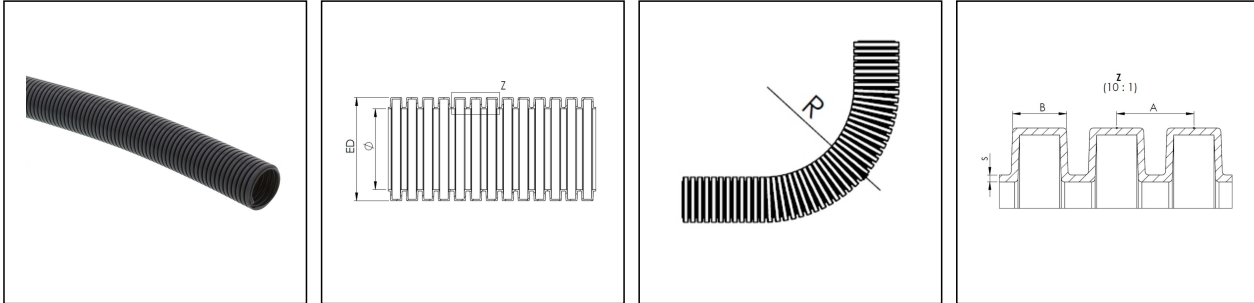

## BCAB-L-36-BK

Conduit, PA 6 HB, lightweight, RAL 9005, NW36

Products may differ in size, colour and appearance to those shown. If you require further information or customisation, please contact us directly.

<b>Material</b>	PA6 UL94-HB
<b>Temp. range min</b>	-40 °C
<b>Temp. range max</b>	140 °C
<b>Product Color</b>	RAL 9005
<b>NW</b>	36
<b>External diameter ED</b>	42,4 mm
<b>Ø inside</b>	36,2 mm
<b>Profile width A</b>	4,2 mm
<b>Width B</b>	2,8 mm
<b>Bending radius R</b>	80 mm
<b>Wall thickness S</b>	0,4 mm
<b>Model</b>	light
<b>Type</b>	BCAB-L-36-BK
<b>Order no. RAL 9005</b>	10109188
<b>Packing unit</b>	25 m
<b>EAN number</b>	4007686083774
<b>Tariff number</b>	39173900
<b>ETIM-Classification</b>	EC001175