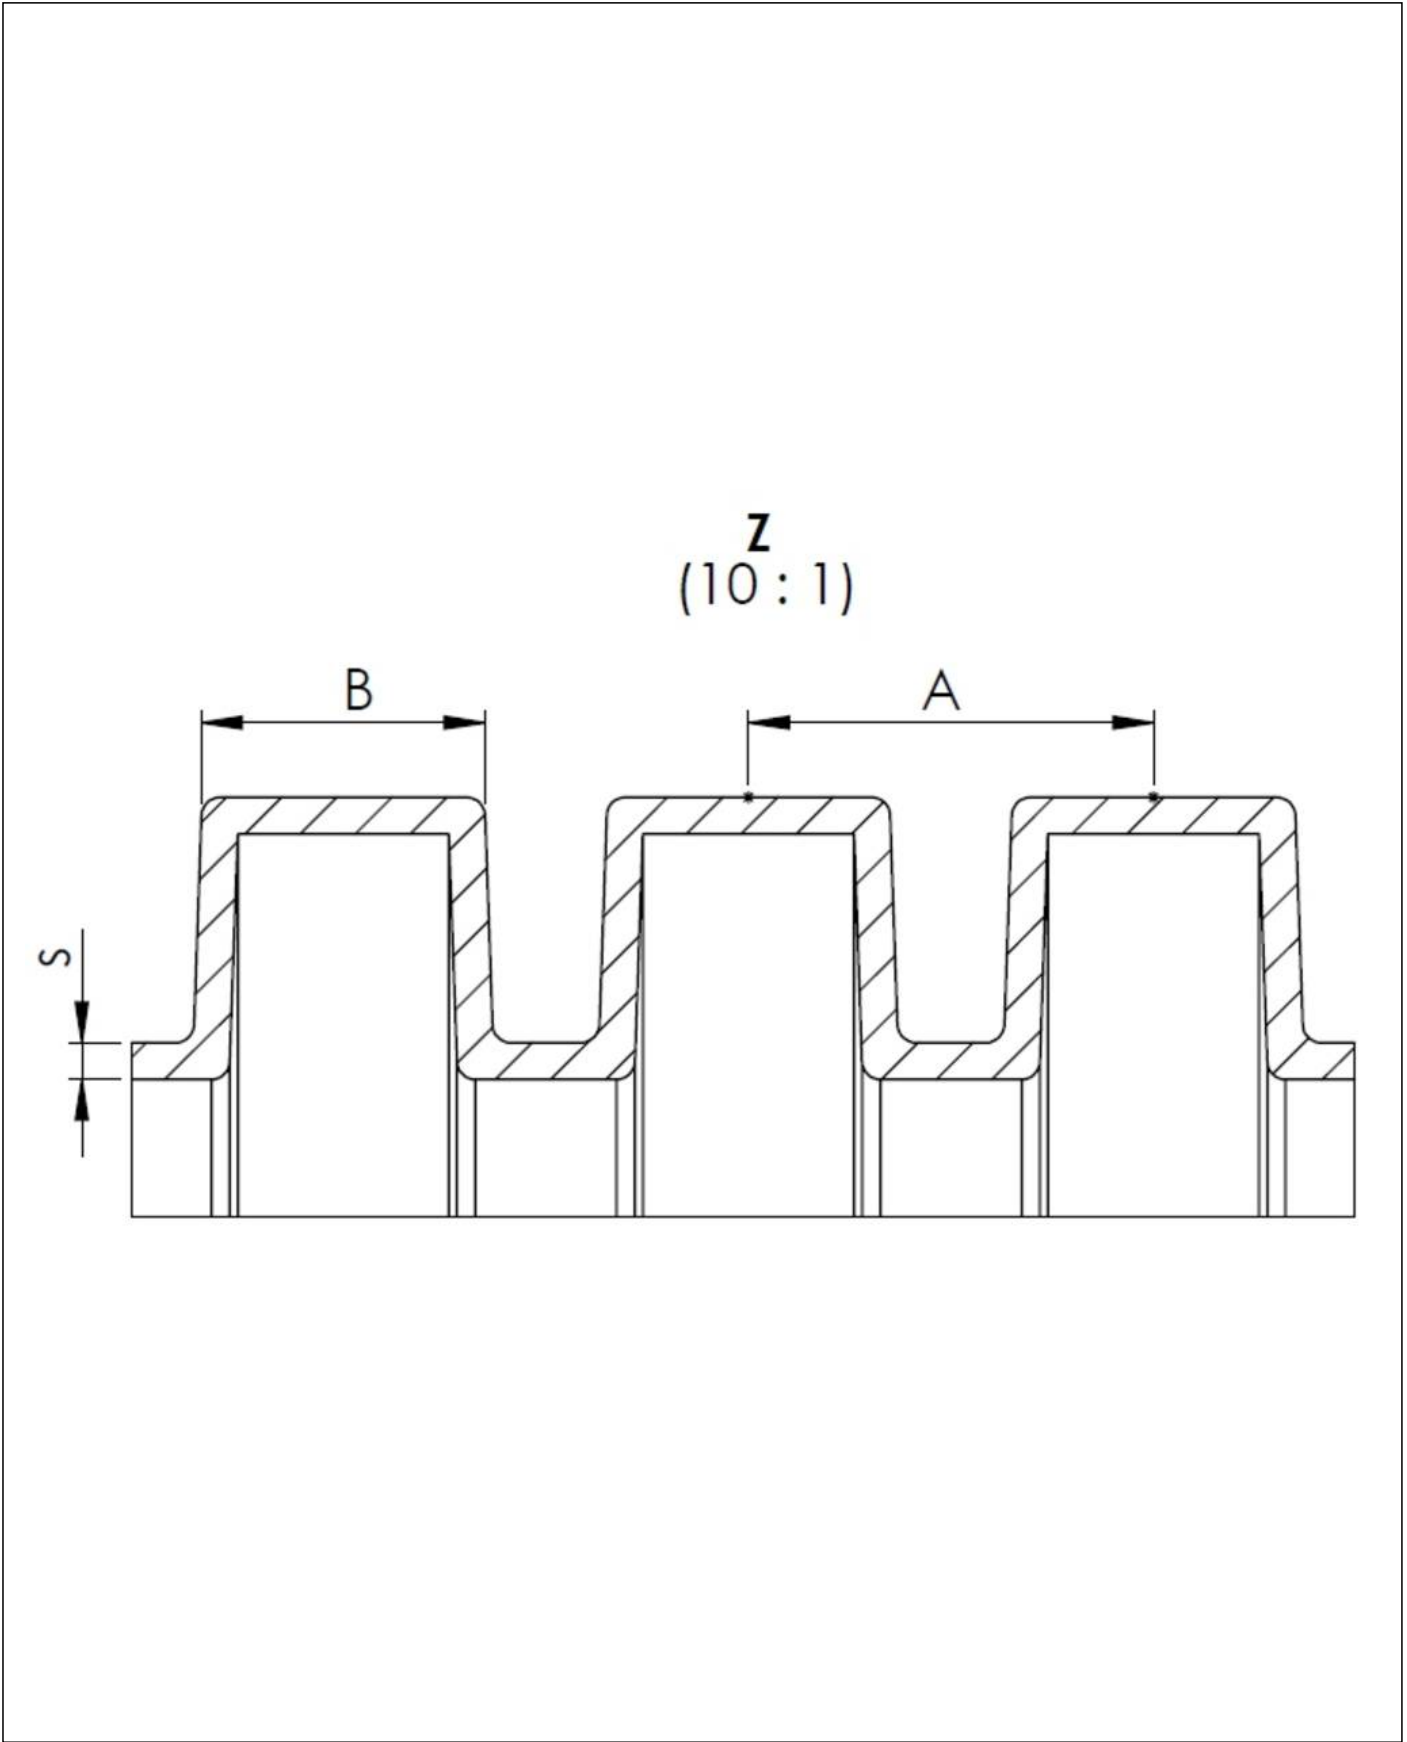

Your Contact:
WISKA UK Ltd.
Unit 7, Hurling Way · St. Columb Major Business Park · TR9 6SX, St. Columb Major, Cornwall · Great Britain
☎ +44-12-08816062 · 📠 +44-12-08816708
info@wiska.co.uk · www.wiska.co.uk

Other technical data on request / subject to change without notice