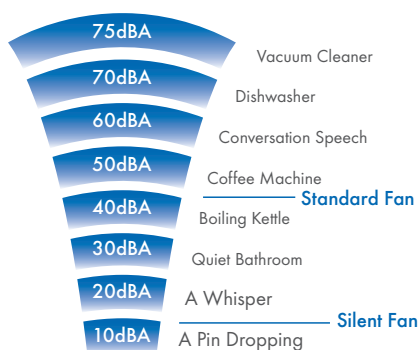

Models

Zone 1 Variable Speed, Intermittent

Remote or light switch operation. Variable speed options selectable at install. Intermittent operation.

Model	Stock Ref
VASF100BV (closed grille)	479085
VASF100BV0 (open grille)	495700