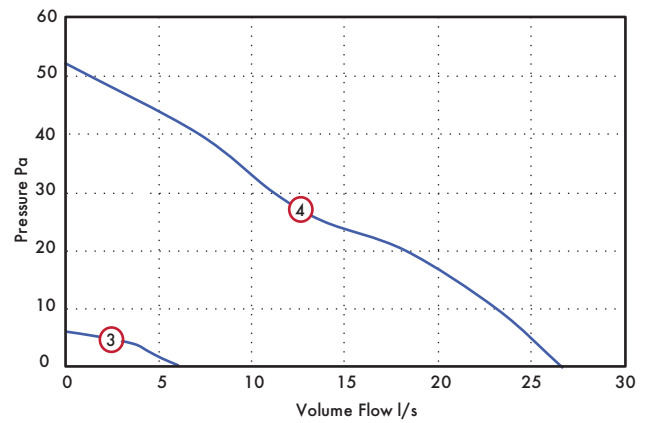

Weight 0.7kg

Performance Guide

Closed Grille

Open Grille

	Model	Speed	l/s	Watts	Warranty (years)
Variable Speed	VASF100BV/ TV/HTV	① Min	6	1.7	5
		② Max	24	7.5	
	VASF100TC/ HTC	Adjustable	6 - 15	1.7 - 7.5	5
		Trickle			
		Boost	Adjustable Trickle + 10 (Up to a max of 22 installed)	7.5	