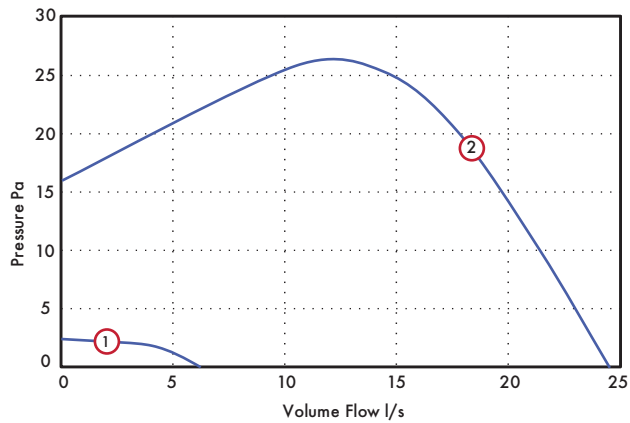

Weight 0.7kg

Performance Guide

Closed Grille

Open Grille

	Model	Speed	l/s	Watts	Warranty (years)
Variable Speed	VASF100BV/ TV/HTV	① Min	6	1.7	5
		② Max	24	7.5	
	VASF100TC/ HTC	Adjustable	6 - 15	1.7 - 7.5	5
		Trickle			
		Boost	Adjustable Trickle + 10 (Up to a max of 22 installed)	7.5	