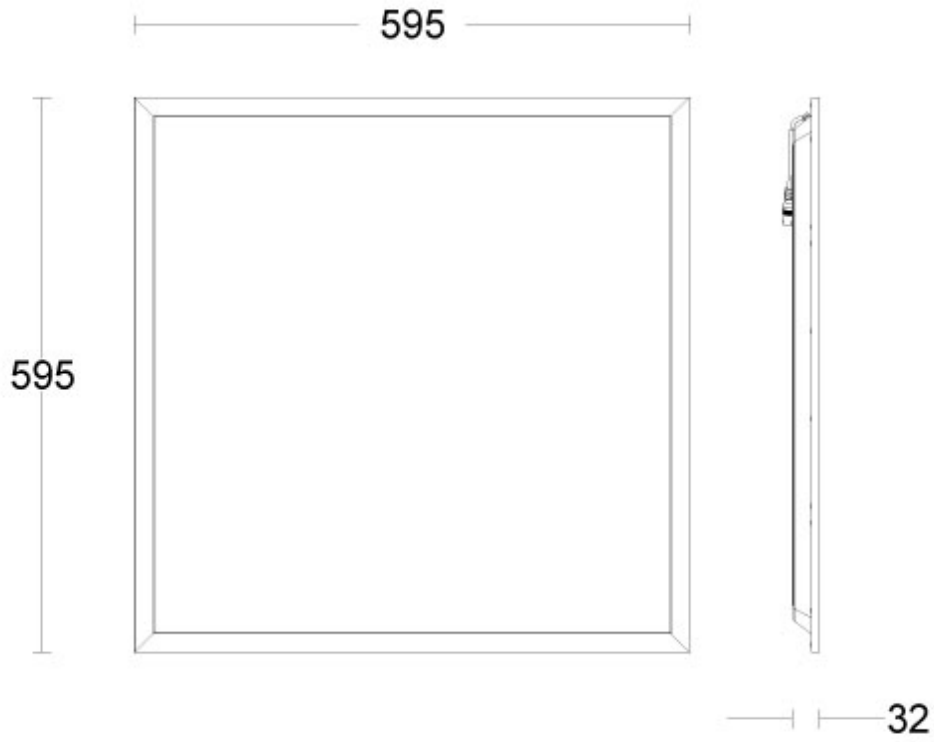

JCC Lighting

Innovation Centre, Beeding Close, Southern Cross
Trading Estate, Bognor Regis, West Sussex, PO22 9TS
Company Registration Number: 03044848 | VAT Number: 918544112
T: 01243 838999 | F: 01243 838998 | sales@jcc.co.uk | www.jcc.co.uk