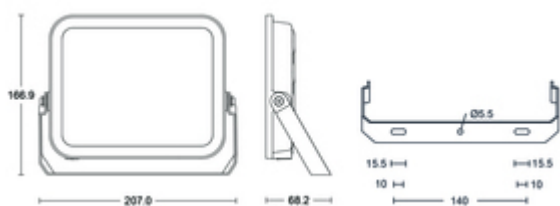

Outer carton Gross weight- kg

14.60

Product Bar Code EAN-13 Number

5052544109713

Outer carton Bar Code ITF-14 Number

15052544109710

Standards & Approvals

Manufactured In Accordance To

BS EN 60598-2015,2-1,2-5

CE Marked

Yes

UKCA Marked

Yes

Date code/Purchase order No.

Yes

WEEE Symbol

Yes

Certificate Of Conformity

Available on request

Accredited Members

LIA, ISO9001-2015, ISO14001-2015

*Hours life stated is an indication of expected L70 chip and light output calculations when operating in optimum conditions. Product warranty period supports the full product during the term given. The L70 hours expectancy is not correlated with the full product warranty term, nor is it a representation of lumen depreciation during the warranty period.

**JCC Lighting Limited makes every effort to ensure that the Customs Tariff information in this document is timely and accurate. However, it's not possible for us to assure the absolute veracity and completeness of that information, as errors may occur. The placement of any inaccurate tariff information is completely unintentional. JCC Lighting Limited reserves the right, in its sole discretion, to correct any errors or omissions to the tariff code and to make any and all changes contained in this document at any time and without notice. It is the sole responsibility of the importer to ensure that the commodity code advised is correct for the products/goods being supplied by JCC Lighting Limited. JCC Lighting Limited does not assume any liabilities, losses, costs, and expenses arising out of or related to the importers use of this commodity code or the information related to the import of any JCC Lighting products.