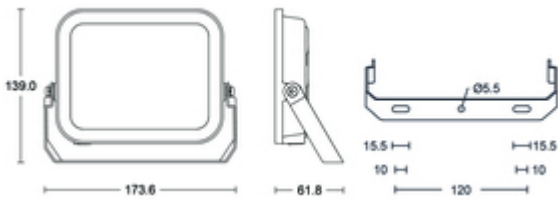

Outer carton Gross weight- kg

10.51

Product Bar Code EAN-13 Number

5052544109690

Outer carton Bar Code ITF-14 Number

15052544109697

Standards & Approvals

Manufactured In Accordance To

BS EN 60598-2015,2-1,2-5

CE Marked

Yes

UKCA Marked

Yes

Date code/Purchase order No.

Yes

WEEE Symbol

Yes

Certificate Of Conformity

Available on request

Accredited Members

LIA, ISO9001-2015, ISO14001-2015

*Hours life stated is an indication of expected L70 chip and light output calculations when operating in optimum conditions. Product warranty period supports the full product during the term given. The L70 hours expectancy is not correlated with the full product warranty term, nor is it a representation of lumen depreciation during the warranty period.

**JCC Lighting Limited makes every effort to ensure that the Customs Tariff information in this document is timely and accurate. However, it's not possible for us to assure the absolute veracity and completeness of that information, as errors may occur. The placement of any inaccurate tariff information is completely unintentional. JCC Lighting Limited reserves the right, in its sole discretion, to correct any errors or omissions to the tariff code and to make any and all changes contained in this document at any time and without notice. It is the sole responsibility of the importer to ensure that the commodity code advised is correct for the products/goods being supplied by JCC Lighting Limited. JCC Lighting Limited does not assume any liabilities, losses, costs, and expenses arising out of or related to the importers use of this commodity code or the information related to the import of any JCC Lighting products.