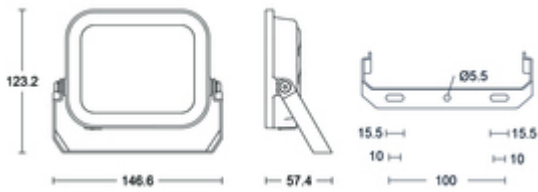

Outer carton Gross weight- kg
Product Bar Code EAN-13 Number
Outer carton Bar Code ITF-14 Number

8.23
5052544109676
15052544109673

Standards & Approvals

Manufactured In Accordance To
CE Marked
UKCA Marked
Date code/Purchase order No.
WEEE Symbol
Certificate Of Conformity
Accredited Members

BS EN 60598-2015,2-1,2-5
Yes
Yes
Yes
Yes
Available on request
LIA, ISO9001-2015, ISO14001-2015

*Hours life stated is an indication of expected L70 chip and light output calculations when operating in optimum conditions. Product warranty period supports the full product during the term given. The L70 hours expectancy is not correlated with the full product warranty term, nor is it a representation of lumen depreciation during the warranty period.

**JCC Lighting Limited makes every effort to ensure that the Customs Tariff information in this document is timely and accurate. However, it's not possible for us to assure the absolute veracity and completeness of that information, as errors may occur. The placement of any inaccurate tariff information is completely unintentional. JCC Lighting Limited reserves the right, in its sole discretion, to correct any errors or omissions to the tariff code and to make any and all changes contained in this document at any time and without notice. It is the sole responsibility of the importer to ensure that the commodity code advised is correct for the products/goods being supplied by JCC Lighting Limited. JCC Lighting Limited does not assume any liabilities, losses, costs, and expenses arising out of or related to the importers use of this commodity code or the information related to the import of any JCC Lighting products.