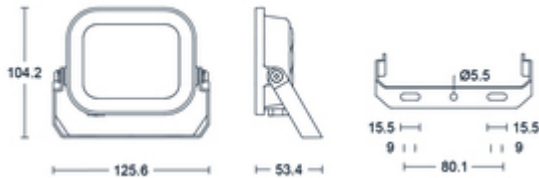

### General Information

Mounting	Wall Mount
Environment	Exterior
Product Group	LED Floodlights
Color Finish	Black
Product Shape	Rectangular
Product Range	Niteflood®
Overall Dimensions	104.2 x 125.6 x 53.4
Width (mm)	125.6
Height (mm)	104.2
Depth (mm)	53.4
Product Weight(kg)	0.298
Light Source	LED
Recommended Product Location	Exterior Wall Mount for security lighting
Method Of Fix	Screws/Rawl plugs
Fixing Centres	See profile drawing
IP Rating	IP65
Origin of manufacturer	China
Warranty	3 Year Warranty (See Website for terms and conditions)

## Packaging

Product carton overall dimensions(cm)	<b>12.9 x 5.3 x 10.7cm</b>
Product Packaged Weight(kg)	<b>0.34</b>
Quantity Per Outer Carton	<b>20</b>
Outer carton(L)- cm	<b>36.8</b>
Outer carton(W)- cm	<b>27.9</b>
Outer carton(H)- cm	<b>16.2</b>
Outer carton Net weight- kg	<b>5.96</b>
Outer carton Gross weight- kg	<b>6.44</b>
Product Bar Code EAN-13 Number	<b>5052544109652</b>
Outer carton Bar Code ITF-14 Number	<b>15052544109659</b>

**BS EN 60598-2015,2-1,2-5**

**Yes**

**Yes**

**Yes**

**Yes**

**Available on request**

**LIA, ISO9001-2015, ISO14001-2015**

\*Hours life stated is an indication of expected L70 chip and light output calculations when operating in optimum conditions. Product warranty period supports the full product during the term given. The L70 hours expectancy is not correlated with the full product warranty term, nor is it a representation of lumen depreciation during the warranty period.