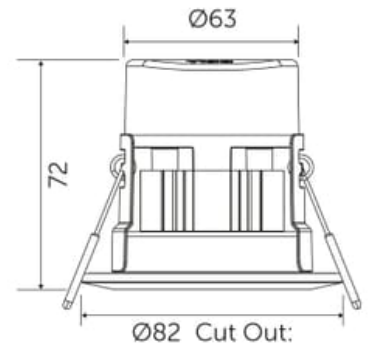

7W Firestay LED CCT Downlight - Dimmable, 3 Way CCT, 40°, Tool Free

Part ID: 10510

The Firestay LED CCT 3 way colour switch downlight is one of our flagship products. Colour selectable as standard with a 7 year guarantee, the Firestay LED CCT downlight is a market leader when it comes to downlights. The front facing switch enables the user to seamlessly change the colour temperature to suit the mood of any space.

- Firestay Certification: 30, 60 and 90 minute solid joist ceilings, 30 minute I-Joist & Metal Web ceiling systems
- 6 in 1 Fixture, 3 colour temperatures, 2 bezels
- Includes satin & white magnetic bezels
- Front CCT switch
- IC rated

Codes

Commodity Code	94054099
EAN	5013588105109
Luckins Code	408243951

Technical

Volts (V)	220-240
Watts (W)	7