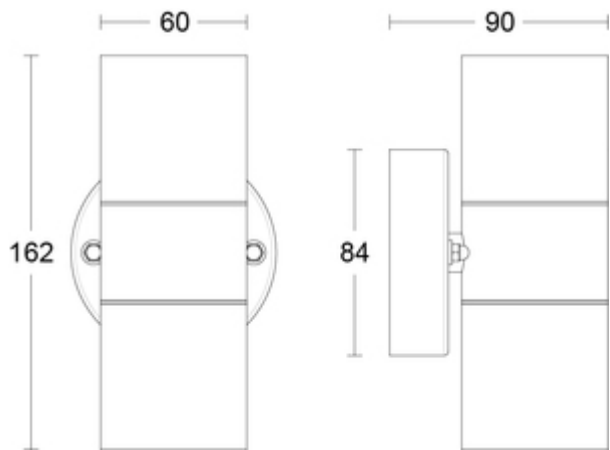

JCC Lighting LTD Innovation Centre, Beeding Close, Southern Cross Trading Estate, Bognor Regis, West Sussex PO22 9TS
Sales: 01243 838999 (8am to 5pm Monday to Friday) Fax: 01243 838998 | sales@jcc.co.uk | www.jcc.co.uk
Company Registration Number: 03044848 | VAT Number: 918544112

This document is uncontrolled if printed, all information is subject to change

Version 8 [02 Oct 2020]