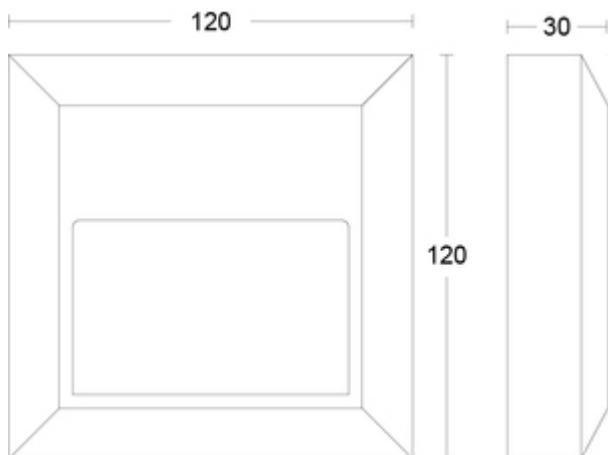

Performance Data

Actual Lumen Output	86
Lumens Per Circuit Watt	43
CRI: Ra	85
Correlated Color Temperature	3000K
Light Distribution Detail	120-degree
Photometry Available	Yes

Construction

Primary Material	Polycarbonate
Outer Diffuser	Clear Polycarbonate

Packaging

Product Carton Dimensions	13cm x 4cm x 13cm
Product Packaged Weight	0.47kg
Quantity Per Outer Carton	20
Outer carton(L)- cm	28cm
Outer carton(W)- cm	28cm
Outer carton(H)- cm	22cm
Outer carton overall dimensions	28cm x 28cm 22cm
Outer carton Net weight- kg	9.68kg
Outer carton Gross weight- kg	10.68kg
Product Bar Code EAN-13 Number	5052544107177
Outer carton Bar Code ITF-14 Number	15052544107174

Standards & Approvals

Manufactured In Accordance To	BS60598-2-2015
CE Marked	Yes
Certificate Of Conformity	Certificate of conformity available on request
Accredited Members	LIA, ISO9001:2015, ISO14001:2015