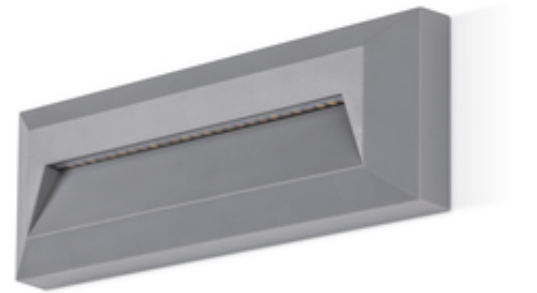

## Wall Light

Surface Mount Linear Wall/Path Dark Grey 3000K IP65

### General Information

Product Group

LED - Surface

Product Shape

Linear

Mounting

Wall

Product Weight

0.27kg

Color Finish

Light Grey

Overall Dimensions

230mm (L) x 80mm (W) x 80mm (D)

Recommended Product Location

Outdoor and indoor use

Method Of Fix