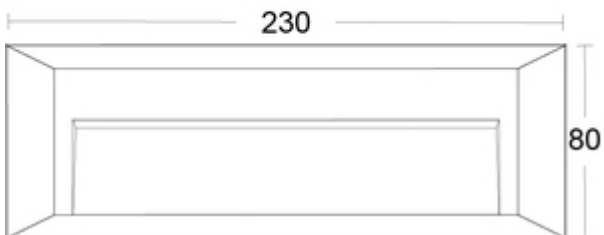

Performance Data

Actual Lumen Output	86
Lumens Per Circuit Watt	43
CRI: Ra	83
Correlated Color Temperature	3000K
Light Distribution Detail	120-degree
Photometry Available	Yes

Construction

Primary Material	Polycarbonate
Outer Diffuser	Clear Polycarbonate

Packaging

Product Carton Dimensions	24cm x 4cm x 9cm
Product Packaged Weight	0.54kg
Quantity Per Outer Carton	20
Outer carton(L)- cm	38cm
Outer carton(W)- cm	25.5cm
Outer carton(H)- cm	22cm
Outer carton overall dimensions	38cm x 25.5cm x 22cm
Outer carton Net weight- kg	11.08kg
Outer carton Gross weight- kg	12.08kg
Product Bar Code EAN-13 Number	5052544107153
Outer carton Bar Code ITF-14 Number	15052544107150

Standards & Approvals

Manufactured In Accordance To	BS60598-2-2015
CE Marked	Yes
Certificate Of Conformity	Certificate of conformity available on request
Accredited Members	LIA, ISO9001:2015, ISO14001:2015