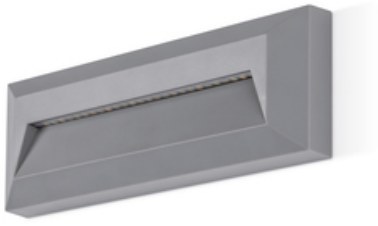

JCC Lighting LTD Innovation Centre, Beeding Close, Southern Cross Trading Estate, Bognor Regis, West Sussex PO22 9TS
Sales: 01243 838999 (8am to 5pm Monday to Friday) Fax: 01243 838998 | sales@jcc.co.uk | www.jcc.co.uk
Company Registration Number: 03044848 | VAT Number: 918544112

This document is uncontrolled if printed, all information is subject to change

Version 12 [02 Oct 2020]