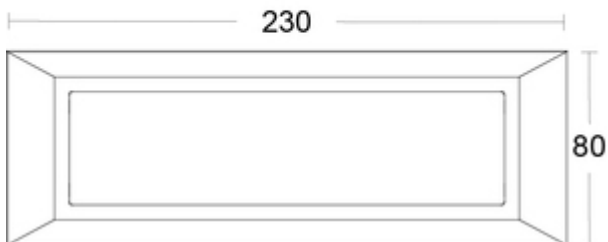

Performance Data

Actual Lumen Output	364
Lumens Per Circuit Watt	91
CRI: Ra	86
Correlated Color Temperature	4000K
Light Distribution Detail	100-degree
Photometry Available	Yes

Construction

Primary Material	Polycarbonate
Outer Diffuser	Clear Polycarbonate

Packaging

Product Carton Dimensions	24cm x 4cm x 9cm
Product Packaged Weight	0.52kg
Quantity Per Outer Carton	20
Outer carton(L)- cm	38cm
Outer carton(W)- cm	25.5cm
Outer carton(H)- cm	22cm
Outer carton overall dimensions	38cm x 25.5cm x 22cm
Outer carton Net weight- kg	10.86kg
Outer carton Gross weight- kg	11.86kg
Product Bar Code EAN-13 Number	5052544107009
Outer carton Bar Code ITF-14 Number	15052544107006

Standards & Approvals

Manufactured In Accordance To	BS60598-2-2015
CE Marked	Yes
Certificate Of Conformity	Certificate of conformity available on request
Accredited Members	LIA, ISO9001:2015, ISO14001:2015