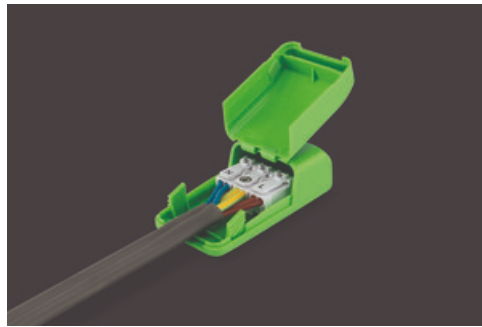

Manufactured In Accordance To

CE Marked

Date code/Purchase order No.

WEEE Symbol

Certificate Of Conformity

Accredited Members

BS EN 60598-2-1, 2-2

Yes

Yes

yes

Available on request

LIA, ISO9001:2015, ISO14001:2015