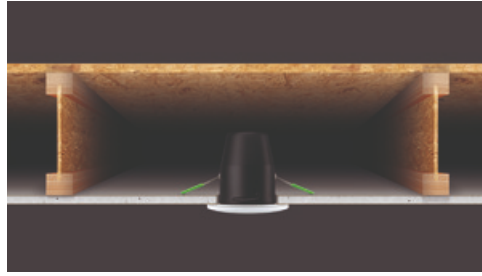

JCC Lighting LTD Innovation Centre, Beeding Close, Southern Cross Trading Estate, Bognor Regis, West Sussex PO22 9TS
Sales: 01243 838999 (8am to 5pm Monday to Friday) Fax: 01243 838998 | sales@jcc.co.uk | www.jcc.co.uk
Company Registration Number: 03044848 | VAT Number: 918544112

This document is uncontrolled if printed, all information is subject to change

Version 21 [05 Nov 2020]