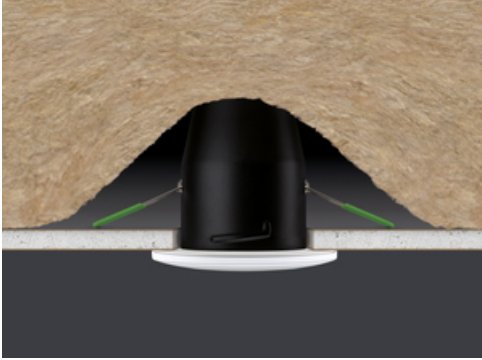

JCC Lighting LTD Innovation Centre, Beeding Close, Southern Cross Trading Estate, Bognor Regis, West Sussex PO22 9TS
Sales: 01243 838999 (8am to 5pm Monday to Friday) Fax: 01243 838998 | sales@jcc.co.uk | www.jcc.co.uk
Company Registration Number: 03044848 | VAT Number: 918544112

This document is uncontrolled if printed, all information is subject to change

Version 21 [05 Nov 2020]