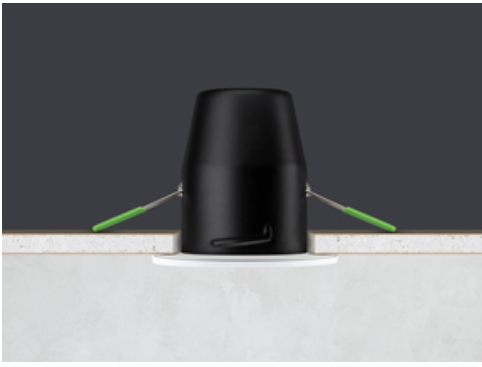

JCC Lighting LTD Innovation Centre, Beeding Close, Southern Cross Trading Estate, Bognor Regis, West Sussex PO22 9TS
Sales: 01243 838999 (8am to 5pm Monday to Friday) Fax: 01243 838998 | sales@jcc.co.uk | www.jcc.co.uk
Company Registration Number: 03044848 | VAT Number: 918544112

This document is uncontrolled if printed, all information is subject to change

Version 21 [05 Nov 2020]