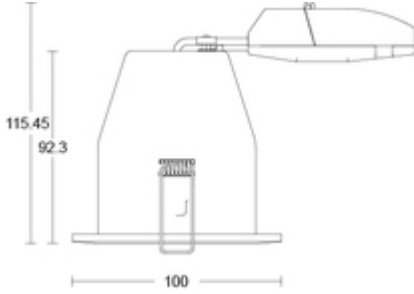

Manufactured In Accordance To

CE Marked

Date code/Purchase order No.

WEEE Symbol

Certificate Of Conformity

Accredited Members

BS EN 60598-2-1, 2-2

Yes

Yes

yes

Available on request

LIA, ISO9001:2015, ISO14001:2015