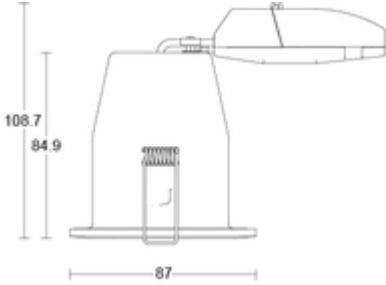

Manufactured In Accordance To

CE Marked

Date code/Purchase order No.

WEEE Symbol

Certificate Of Conformity

Accredited Members

BS EN 60598-2-1, 2-2

Yes

Yes

yes

Available on request

LIA, ISO9001:2015, ISO14001:2015