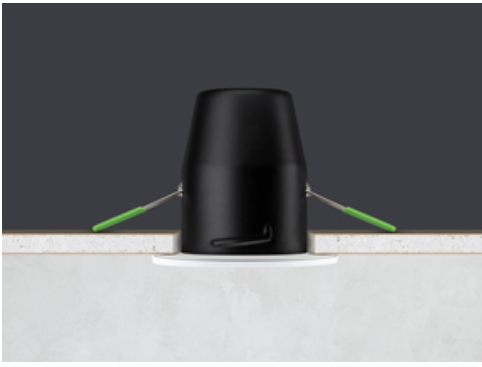

JCC Lighting LTD Innovation Centre, Beeding Close, Southern Cross Trading Estate, Bognor Regis, West Sussex PO22 9TS
Sales: 01243 838999 (8am to 5pm Monday to Friday) Fax: 01243 838998 | sales@jcc.co.uk | www.jcc.co.uk
Company Registration Number: 03044848 | VAT Number: 918544112

This document is uncontrolled if printed, all information is subject to change

Version 21 [20 Aug 2020]