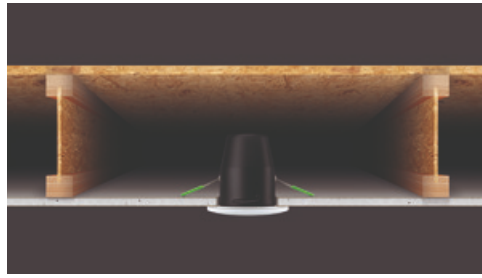

JCC Lighting LTD Innovation Centre, Beeding Close, Southern Cross Trading Estate, Bognor Regis, West Sussex PO22 9TS
Sales: 01243 838999 (8am to 5pm Monday to Friday) Fax: 01243 838998 | sales@jcc.co.uk | www.jcc.co.uk
Company Registration Number: 03044848 | VAT Number: 918544112

This document is uncontrolled if printed, all information is subject to change

Version 21 [20 Aug 2020]