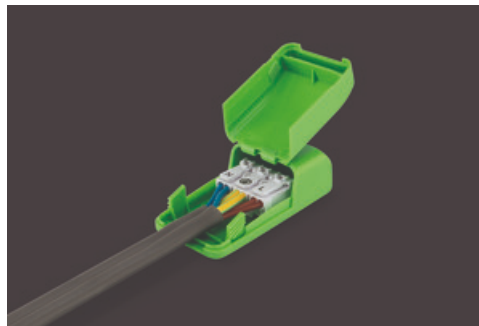

Manufactured In Accordance To

CE Marked

Date code/Purchase order No.

WEEE Symbol

Certificate Of Conformity

Accredited Members

BS EN 60598-2-1, 2-2

Yes

Yes

yes

Available on request

LIA, ISO9001:2015, ISO14001:2015