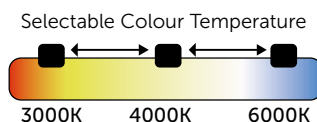

Index

Side, Rear & BESA Box cable entry

LED CCT Wattage Switchable Bulkhead

This cost-effective, colour switchable bulkhead is an ideal replacement for 16w, 28w and 38w fluorescent fittings. With the benefits of a high transmission frosted diffuser, rear, side & BESA Box cable entry and is IP65 as standard.

- CCT Cool White / Warm White / Daylight (3/4/6000K)
- The smart replacement for 16w, 28w and 38w fluorescent
- Tri level control now included on corridor dim versions
- Microwave and corridor dimming function option
- Supplied with White Bezel or Black Bezel
- White and Black Eyelids available
- High transmission frosted diffuser
- No lamp replacement
- No maintenance
- 50000 hour life
- IP65 Sealed fitting
- 8M detection range on corridor dim option (2.6m mounting height)
- Rear, Side & BESA Box cable entry
- Supplied with tamper-proof screws

Wattage Selected	Colour Temp (K) Selected	Lumens (lm)
9W	3000	870
	4000	930
	6000	930
14W	3000	1250
	4000	1400
	6000	1350
18W	3000	1490
	4000	1700
	6000	1620

LMR80: Maximum 20% of lumen depreciation over rated hours.

B10: Maximum 10% of fittings failure rate over rated hours

technical@bellighting.co.uk
sales@bellighting.co.uk

LED CCT Wattage Switchable Bulkhead

Technical Specification	
Construction	Polycarbonate body and lens
Driver	BELL
LED Chip	Samsung
IP Rating	IP65
Operating Temp	-20°C to +40°C
Input Voltage	220 - 240V
Power Factor	> 0.9
CRI	85 - Exceeds EU standard of Ra 80 for Colour Rendering Index
LMR	80 - Exceeds EU standard of 70 for Lumens Maintenance Ratio