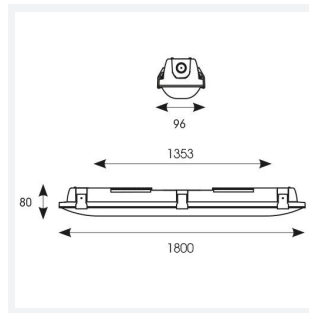

Tornado EVO

Tornado EVO CCT Multi Wattage 1800mm

Code: ATORE6/1

Category	Battens and Weatherproofs
Application	Ancillary, Commercial, Education, Healthcare, Hospitality, Industrial, Retail
Specification	Performance

GENERAL INFORMATION	
Wattage	35W/70W
Lumens Delivered	5400lm - 10800lm (4000K)
Lm/W	160lm/W (4000K)
Beam Angle	120
CRI	80
CCT	4000/5000/6500K
Input	220/240V
Operating Temp	-20°C - 40°C
SDCM	6
Energy efficiency class	D

TECHNICAL INFORMATION	
Light Source	LED
Colour / Finish	Grey
IP Rating	IP65
Class Protection	1
Internal / External	Internal / External
Surface / Recessed / Suspended	Surface, Suspended
Lumen Depreciation L70 B50	L70 B50 54,000h
Warranty (Years)	5
CE Mark	Yes
Height	80 mm