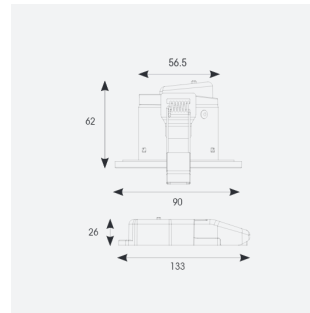

Prism Pro Fire Rated

Prism Pro CCT Fire Rated Downlight Dual Wattage

Code: APRIP/1

Category	Downlights
Application	Ancillary, Hospitality, Residential, Retail
Specification	Architectural

PRODUCT FEATURES

- IP65 dimmable LED Fire Rated Downlight suitable for residential and hospitality applications
- New innovative 2 part detachable connector design allows initial wiring and testing to be completed first, then simply plug the downlight back to the connector, ensuring a quick and simple installation
- Low profile design and remote driver allows installation into shallow ceiling voids
- Fully tested to meet Part C (moisture), Part E (acoustic) and Part L (energy) of Building Regulations
- CCT selectable between 2700K, 3000K, 4000K and 6000K and power selectable; offering a choice of 2 outputs, in one luminaire
- Remote driver with 2x1.5mm² + CPC loop-in, loop-out colour coded push fit piano terminals provide an easy and efficient installation
- Fully tested for 30, 60 and 90 minute ceiling types to meet Part B of Building Regulations
- Wide 65° beam angle for increased light distribution

GENERAL INFORMATION	
Wattage	5W - 7W
Lumens Delivered	560lm - 740lm
Lm/W	110lm/W - 105lm/W
Beam Angle	65
CRI	80
CCT	2700/3000/4000/6000K
Input	220/240V
Operating Temp	-20°C - 35°C
SDCM	6
UGR	25
Cut-Out Size	73mm

TECHNICAL INFORMATION	
Light Source	LED
Colour / Finish	White
Fire Rated	Yes
IP Rating	IP65
Class Protection	1
Internal / External	Internal
Surface / Recessed / Suspended	Recessed
Lumen Depreciation L70 B50	L70 B50 60,000h
Warranty (Years)	5
CE Mark	Yes
Diameter	90 mm
Height	62 mm