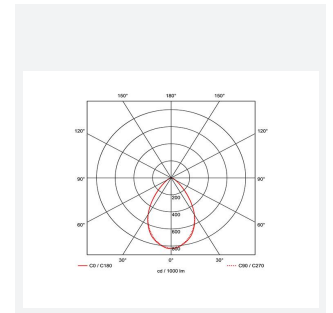

Prism Pro Fire Rated

Prism Pro CCT Fire Rated Downlight Dual Wattage

Code: APRIP/1

Category	Downlights
Application	Ancillary, Hospitality, Residential, Retail
Specification	Architectural

PRODUCT FEATURES

- IP65 dimmable LED Fire Rated Downlight suitable for residential and hospitality applications
- New innovative 2 part detachable connector design allows initial wiring and testing to be completed first, then simply plug the downlight back to the connector, ensuring a quick and simple installation
- Low profile design and remote driver allows installation into shallow ceiling voids
- Fully tested to meet Part C (moisture), Part E (acoustic) and Part L (energy) of Building Regulations
- CCT selectable between 2700K, 3000K, 4000K and 6000K and power selectable; offering a choice of 2 outputs, in one luminaire
- Remote driver with 2x1.5mm² + CPC loop-in, loop-out colour coded push fit piano terminals provide an easy and efficient installation
- Fully tested for 30, 60 and 90 minute ceiling types to meet Part B of Building Regulations
- Wide 65° beam angle for increased light distribution

GENERAL INFORMATION	
Wattage	5W - 7W
Lumens Delivered	560lm - 740lm
Lm/W	110lm/W - 105lm/W
Beam Angle	65
CRI	80
CCT	2700/3000/4000/6000K
Input	220/240V
Operating Temp	-20°C - 35°C
SDCM	6
UGR	25
Cut-Out Size	73mm

TECHNICAL INFORMATION	
Light Source	LED
Colour / Finish	White
Fire Rated	Yes
IP Rating	IP65
Class Protection	1
Internal / External	Internal
Surface / Recessed / Suspended	Recessed
Lumen Depreciation L70 B50	L70 B50 60,000h
Warranty (Years)	5
CE Mark	Yes
Diameter	90 mm
Height	62 mm