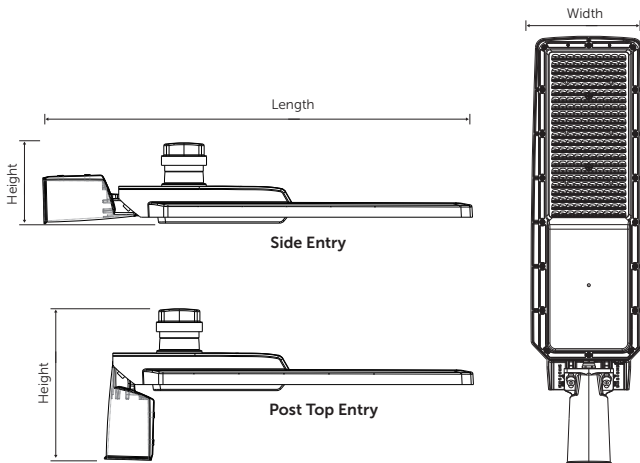

- 150 lm/W
- Genuine Replacement for 70W Son or Metal Halide
- Ideal for car parks and pedestrian walkways
- Cool White
- Reduced light pollution
- Precision lens system directs light only where it is needed, reducing overspill
- Aerodynamic design for reduced windage
- 60mm side or post top entry
- 3 Pin Nema socket with blanking plug as standard

SE Side Entry
 PTE Post Top Entry

technical@belllighting.co.uk
 sales@belllighting.co.uk

LED Street Light

Technical Specification

Construction	Die Cast Marine Grade Aluminium, polycarbonate lens
Driver	Sosen
LED Chip	Samsung
IP Rating	IP66
Operating Temp	-30°C to +35°C
Input Voltage	220-240V
Power Factor	> 0.9
CRI	80 - Exceeds EU standard of Ra 70 for Colour Rendering Index
LMR	80 - Exceeds EU standard of 70 for Lumens Maintenance Ratio
Weight	30W 1.5 Kg / 50W 1.5 Kg / 75W 2.4 Kg / 100W 2.4 Kg / 150W 3.3 Kg /
Windage	50W & 30W 0.06M ² / 75W & 100W 0.09M ² / 150W 0.12M ²