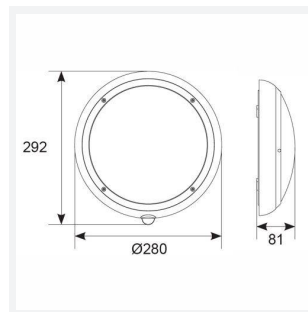

PRODUCT FEATURES

- IP65 polycarbonate LED luminaire suitable for external residential and hospitality applications and ancillary areas
- Polycarbonate constructions allows installation into areas exposed to adverse weather conditions
- Standard and integrated PIR options available
- Non-dimmable

GENERAL INFORMATION	
Wattage	9W
Lumens Delivered	800lm
Lm/W	89lm/W
Beam Angle	110
CRI	80
CCT	4000K
Input	220/240V
Operating Temp	-10°C - 40°C
SDCM	6

TECHNICAL INFORMATION	
Light Source	LED
Colour / Finish	White
IP Rating	IP65
Class Protection	2
Internal / External	Internal / External
Surface / Recessed / Suspended	Ceiling, Wall
Lumen Depreciation	L70 36,000h
Warranty (Years)	5
CE Mark	Yes
Diameter	280 mm