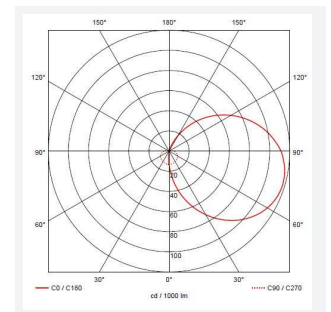

PRODUCT FEATURES

- IP65 polycarbonate LED luminaire suitable for external residential and hospitality applications and ancillary areas
- Polycarbonate constructions allows installation into areas exposed to adverse weather conditions
- Standard and integrated PIR options available
- Non-dimmable

GENERAL INFORMATION	
Wattage	9W
Lumens Delivered	800lm
Lm/W	89lm/W
Beam Angle	110
CRI	80
CCT	4000K
Input	220/240V
Operating Temp	-10°C - 40°C
SDCM	6

TECHNICAL INFORMATION	
Light Source	LED
Colour / Finish	White
IP Rating	IP65
Class Protection	2
Internal / External	Internal / External
Surface / Recessed / Suspended	Ceiling, Wall
Lumen Depreciation	L70 36,000h
Warranty (Years)	5
CE Mark	Yes
Diameter	280 mm