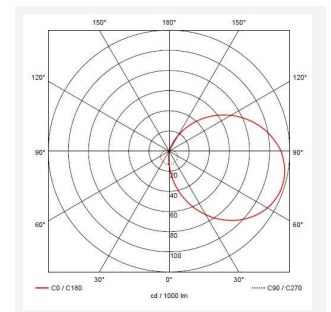

@ansell_lighting

ansellighting

Ansell Lighting

ansell_lighting

Vision Mini

Vision Mini PIR White

Code: AVIMLED/W/PIR

Category	Bulkheads
Application	Ancillary, Hospitality, Outdoor, Residential, Retail
Specification	Performance

GENERAL INFORMATION

Wattage	9W
Lumens Delivered	800lm
Lm/W	89lm/W
Beam Angle	110
CRI	80
CCT	4000K
Input	220/240V
Operating Temp	-10°C - 40°C
SDCM	6

TECHNICAL INFORMATION

Light Source	LED
Colour / Finish	White
IP Rating	IP65
Class Protection	2
Internal / External	Internal / External
Surface / Recessed / Suspended	Ceiling, Wall
Lumen Depreciation	L70 60,000h
Warranty (Years)	5
CE Mark	Yes
Diameter	280 mm