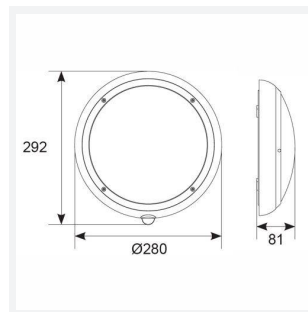

PRODUCT FEATURES

- IP65 polycarbonate LED luminaire suitable for external residential and hospitality applications and ancillary areas
- Polycarbonate constructions allows installation into areas exposed to adverse weather conditions
- Standard and integrated PIR options available
- Non-dimmable

GENERAL INFORMATION

Wattage	9W
Lumens Delivered	800lm
Lm/W	89lm/W
Beam Angle	110
CRI	80
CCT	4000K
Input	220/240V
Operating Temp	-10°C - 40°C
SDCM	6

TECHNICAL INFORMATION

Light Source	LED
Colour / Finish	White
IP Rating	IP65
Class Protection	2
Internal / External	Internal / External
Surface / Recessed / Suspended	Ceiling, Wall
Lumen Depreciation	L70 60,000h
Warranty (Years)	5
CE Mark	Yes
Diameter	280 mm