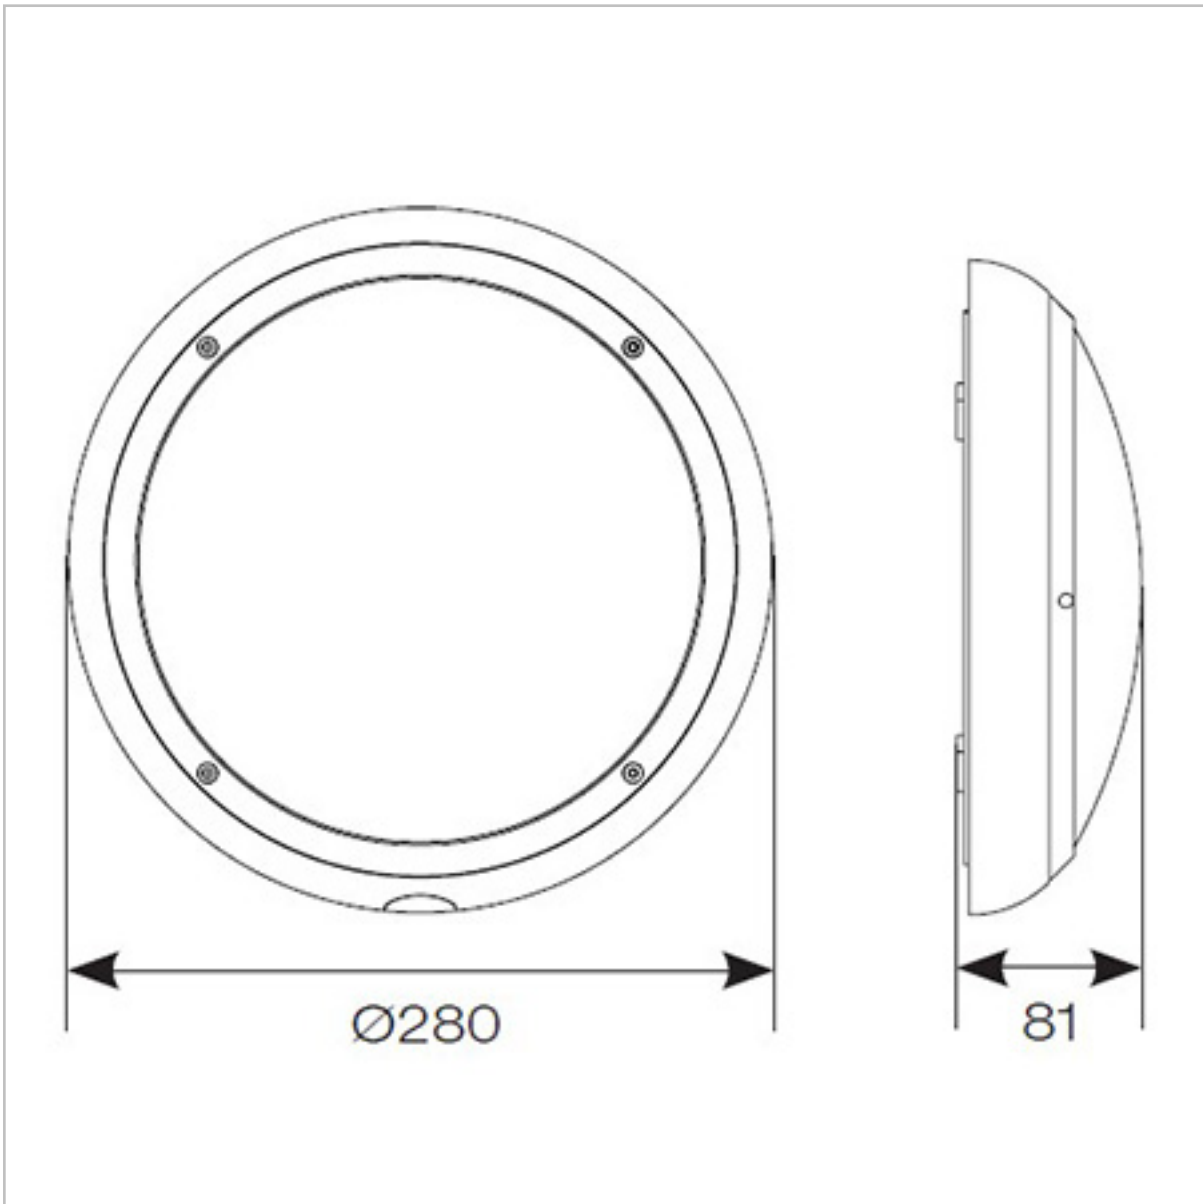

Datasheet generated from <https://onetimepim.com> last updated Wednesday, June 15, 2022 8:49:37 AM