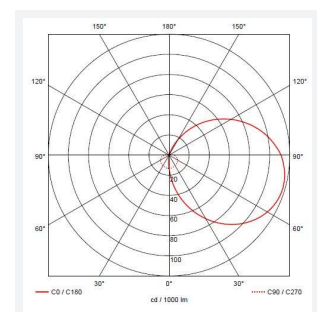

PRODUCT FEATURES

- IP65 polycarbonate LED luminaire suitable for external residential and hospitality applications and ancillary areas
- Polycarbonate constructions allows installation into areas exposed to adverse weather conditions
- Standard and integrated PIR options available
- Non-dimmable

GENERAL INFORMATION

Wattage	9W
Lumens Delivered	800lm
Lm/W	89lm/W
Beam Angle	110
CRI	80
CCT	4000K
Input	220/240V
Operating Temp	-10°C - 40°C
SDCM	6

TECHNICAL INFORMATION

Light Source	LED
Colour / Finish	Graphite
IP Rating	IP65
Class Protection	2
Internal / External	Internal / External
Surface / Recessed / Suspended	Ceiling, Wall
Lumen Depreciation	L70 60,000h
Warranty (Years)	5
CE Mark	Yes
Diameter	280 mm