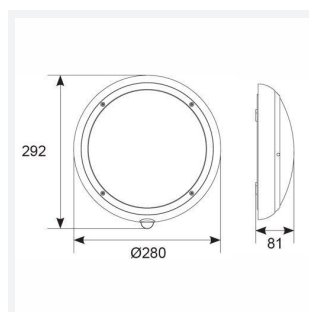

PRODUCT FEATURES

- IP65 polycarbonate LED luminaire suitable for external residential and hospitality applications and ancillary areas
- Polycarbonate constructions allows installation into areas exposed to adverse weather conditions
- Standard and integrated PIR options available
- Non-dimmable

GENERAL INFORMATION

Wattage	9W
Lumens Delivered	800lm
Lm/W	89lm/W
Beam Angle	110
CRI	80
CCT	4000K
Input	220/240V
Operating Temp	-10°C - 40°C
SDCM	6

TECHNICAL INFORMATION

Light Source	LED
Colour / Finish	Graphite
IP Rating	IP65
Class Protection	2
Internal / External	Internal / External
Surface / Recessed / Suspended	Ceiling, Wall
Lumen Depreciation	L70 60,000h
Warranty (Years)	5
CE Mark	Yes
Diameter	280 mm