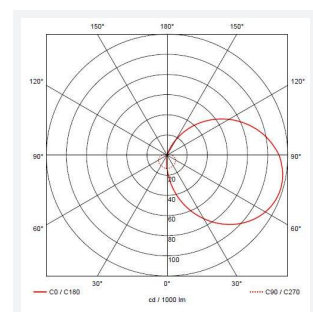

PRODUCT FEATURES

- IP65 polycarbonate LED luminaire suitable for external residential and hospitality applications and ancillary areas
- Standard and integrated PIR options available
- Polycarbonate constructions allows installation into areas exposed to adverse weather conditions
- Non-dimmable

GENERAL INFORMATION

Wattage	9W
Lumens Delivered	800lm
Lm/W	89lm/W
Beam Angle	110
CRI	80
CCT	4000K
Input	220/240V
Operating Temp	-10°C - 40°C
SDCM	6

TECHNICAL INFORMATION

Light Source	LED
Colour / Finish	Graphite
IP Rating	IP65
Class Protection	2
Internal / External	Internal / External
Surface / Recessed / Suspended	Ceiling, Wall
Lumen Depreciation	L70 36,000h
Warranty (Years)	5
CE Mark	Yes
Diameter	280 mm