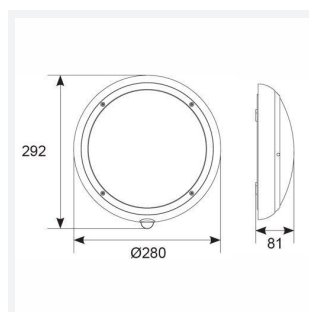

PRODUCT FEATURES

- IP65 polycarbonate LED luminaire suitable for external residential and hospitality applications and ancillary areas
- Standard and integrated PIR options available
- Polycarbonate constructions allows installation into areas exposed to adverse weather conditions
- Non-dimmable

GENERAL INFORMATION

Wattage	9W
Lumens Delivered	800lm
Lm/W	89lm/W
Beam Angle	110
CRI	80
CCT	4000K
Input	220/240V
Operating Temp	-10°C - 40°C
SDCM	6

TECHNICAL INFORMATION

Light Source	LED
Colour / Finish	Graphite
IP Rating	IP65
Class Protection	2
Internal / External	Internal / External
Surface / Recessed / Suspended	Ceiling, Wall
Lumen Depreciation	L70 36,000h
Warranty (Years)	5
CE Mark	Yes
Diameter	280 mm