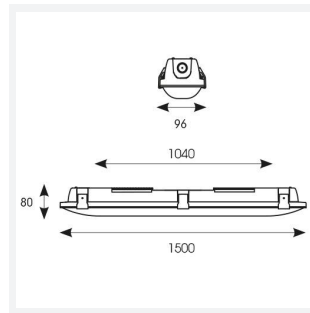

Tornado EVO

Tornado EVO CCT Multi Wattage 1500mm
Code: ATORE5/1/MWS

Category	Battens and Weatherproofs
Application	Ancillary, Commercial, Education, Healthcare, Hospitality, Industrial, Retail
Specification	Performance

TECHNICAL INFORMATION	
Light Source	LED
Colour / Finish	Grey
IP Rating	IP65
Class Protection	1
Internal / External	Internal / External
Surface / Recessed / Suspended	Surface, Suspended
Lumen Depreciation L70 B50	L70 B50 54,000h
Warranty (Years)	5
CE Mark	Yes
Height	80 mm