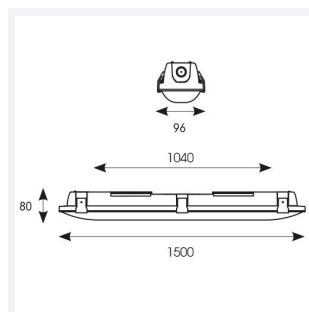

Tornado EVO

Tornado EVO CCT Multi Wattage 1500mm

Code: ATORE5/1

Category	Battens and Weatherproofs
Application	Ancillary, Commercial, Education, Healthcare, Hospitality, Industrial, Retail
Specification	Performance

TECHNICAL INFORMATION	
Light Source	LED
Colour / Finish	Grey
IP Rating	IP65
Class Protection	1
Internal / External	Internal / External
Surface / Recessed / Suspended	Surface, Suspended
Lumen Depreciation L70 B50	L70 B50 54,000h
Warranty (Years)	5
CE Mark	Yes
Height	80 mm