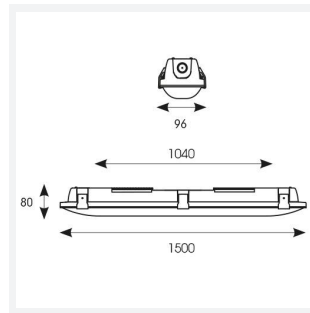

Tornado EVO

Tornado EVO CCT Multi Wattage 1500mm
Code: ATORE5/1/CF

Category	Battens and Weatherproofs
Application	Ancillary, Commercial, Education, Healthcare, Hospitality, Industrial, Retail
Specification	Performance

TECHNICAL INFORMATION	
Light Source	LED
Colour / Finish	Grey
IP Rating	IP65
Class Protection	1
Internal / External	Internal / External
Surface / Recessed / Suspended	Surface, Suspended
Lumen Depreciation L70 B50	L70 B50 54,000h
Warranty (Years)	5
Height	80 mm