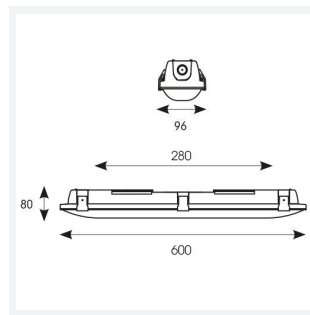

# Tornado EVO

Tornado EVO CCT Multi Wattage 600mm

Code: ATORE2/1

<b>Category</b>	Battens and Weatherproofs
<b>Application</b>	Ancillary, Commercial, Education, Healthcare, Hospitality, Industrial, Retail
<b>Specification</b>	Performance

GENERAL INFORMATION	
Wattage	9W/18W
Lumens Delivered	1600lm - 3100lm (4000K)
Lm/W	160lm/W (4000K)
Beam Angle	120
CRI	80
CCT	4000/5000/6500K
Input	220/240V
Operating Temp	-20°C - 40°C
SDCM	6
Energy efficiency class	D

TECHNICAL INFORMATION	
Light Source	LED
Colour / Finish	Grey
IP Rating	IP65
Class Protection	1
Internal / External	Internal / External
Surface / Recessed / Suspended	Surface, Suspended
Lumen Depreciation L70 B50	L70 B50 54,000h
Warranty (Years)	5
CE Mark	Yes
Height	80 mm