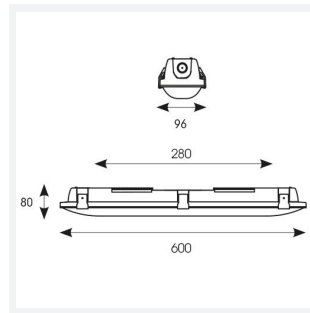

Tornado EVO

Tornado EVO CCT Multi Wattage 600mm Corridor
Code: ATORE2/1/CF

Category	Battens and Weatherproofs
Application	Ancillary, Commercial, Education, Healthcare, Hospitality, Industrial, Retail
Specification	Performance

GENERAL INFORMATION	
Wattage	9W/18W
Lumens Delivered	1600lm - 3100lm (4000K)
Lm/W	160lm/W (4000K)
Beam Angle	120

TECHNICAL INFORMATION	
Colour / Finish	Grey
Warranty (Years)	5