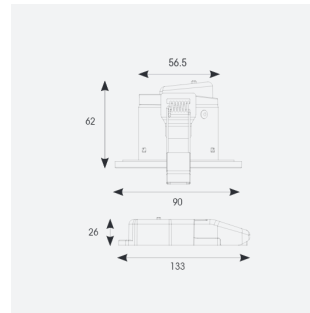

PRODUCT FEATURES

- IP65 Dimmable LED WiZ enabled tunable white Fire Rated Downlight suitable for residential and commercial applications
- Tunable between 2700K - 6500K via WiZ app and voice control offering a choice of 2 outputs, in one luminaire
- Remote driver with 2x1.5mm² + CPC loop-in, loop-out colour coded push fit piano terminals provide an easy and efficient installation
- Fully tested for 30, 60 and 90 minute ceiling types to meet Part B of Building Regulations
- Connects directly to your WiFi network using Bluetooth technology to support seamless pairing
- New innovative 2 part detachable connector design allows initial wiring and testing to be completed first, then simply plug the downlight back to the connector, ensuring a quick and simple installation
- Low profile design and remote driver allows installation into shallow ceiling voids
- Fully tested to meet Part C (moisture), Part E (acoustic) and Part L (energy) of Building Regulations

GENERAL INFORMATION

Wattage	8W
Lumens Delivered	690lm - 680lm (2700K - 6500K)
Lm/W	92lm/w - 90lm/w (2700K - 6500K)
Beam Angle	65
CRI	80
CCT	2700-6500K
Input	220/240V
Operating Temp	-20°C - 35°C
SDCM	6
UGR	25
Cut-Out Size	73mm

TECHNICAL INFORMATION

Light Source	LED
Colour / Finish	White
Fire Rated	Yes
IP Rating	IP65
Class Protection	2
Internal / External	Internal
Surface / Recessed / Suspended	Recessed
Lumen Depreciation L70 B50	L70 B50 60,000h
Warranty (Years)	5
CE Mark	Yes
Diameter	90 mm
Height	58 mm