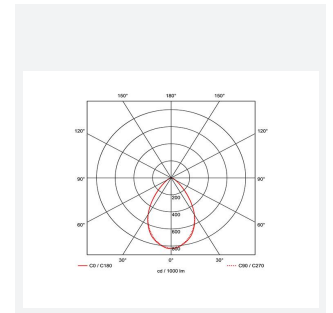

PRODUCT FEATURES

- IP65 Dimmable LED WiZ enabled tunable white Fire Rated Downlight suitable for residential and commercial applications
- Tunable between 2700K - 6500K via WiZ app and voice control offering a choice of 2 outputs, in one luminaire
- Remote driver with 2x1.5mm² + CPC loop-in, loop-out colour coded push fit piano terminals provide an easy and efficient installation
- Fully tested for 30, 60 and 90 minute ceiling types to meet Part B of Building Regulations
- Connects directly to your WiFi network using Bluetooth technology to support seamless pairing
- New innovative 2 part detachable connector design allows initial wiring and testing to be completed first, then simply plug the downlight back to the connector, ensuring a quick and simple installation
- Low profile design and remote driver allows installation into shallow ceiling voids
- Fully tested to meet Part C (moisture), Part E (acoustic) and Part L (energy) of Building Regulations

GENERAL INFORMATION

Wattage	8W
Lumens Delivered	690lm - 680lm (2700K - 6500K)
Lm/W	92lm/w - 90lm/w (2700K - 6500K)
Beam Angle	65
CRI	80
CCT	2700-6500K
Input	220/240V
Operating Temp	-20°C - 35°C
SDCM	6
UGR	25
Cut-Out Size	73mm

TECHNICAL INFORMATION

Light Source	LED
Colour / Finish	White
Fire Rated	Yes
IP Rating	IP65
Class Protection	2
Internal / External	Internal
Surface / Recessed / Suspended	Recessed
Lumen Depreciation L70 B50	L70 B50 60,000h
Warranty (Years)	5
CE Mark	Yes
Diameter	90 mm
Height	58 mm