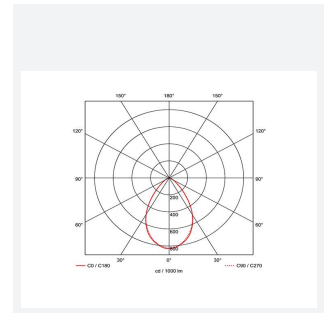

PRODUCT FEATURES

- IP65 Dimmable LED WiZ enabled tunable white Fire Rated Downlight suitable for residential and commercial applications
- Tunable between 2700K - 6500K via WiZ app and voice control offering a choice of 2 outputs, in one luminaire
- Remote driver with 2x1.5mm² + CPC loop-in, loop-out colour coded push fit piano terminals provide an easy and efficient installation
- Fully tested for 30, 60 and 90 minute ceiling types to meet Part B of Building Regulations
- Connects directly to your WiFi network using Bluetooth technology to support seamless pairing
- New innovative 2 part detachable connector design allows initial wiring and testing to be completed first, then simply plug the downlight back to the connector, ensuring a quick and simple installation
- Low profile design and remote driver allows installation into shallow ceiling voids
- Fully tested to meet Part C (moisture), Part E (acoustic) and Part L (energy) of Building Regulations

GENERAL INFORMATION

Wattage	8W
Lumens Delivered	500lm - 550lm (2700K - 6500K)
Lm/W	68lm/w - 75lm/w (2700K - 6500K)
Beam Angle	65
CRI	80
CCT	2700-6500K
Input	220/240V
Operating Temp	-20°C - 35°C
SDCM	6
UGR	25
Cut-Out Size	73mm

TECHNICAL INFORMATION

Light Source	LED
Colour / Finish	White
Fire Rated	Yes
IP Rating	IP65
Class Protection	2
Internal / External	Internal
Surface / Recessed / Suspended	Recessed
Lumen Depreciation L70 B50	L70 B50 54,000h
Warranty (Years)	5
CE Mark	Yes
Diameter	90 mm
Height	58 mm