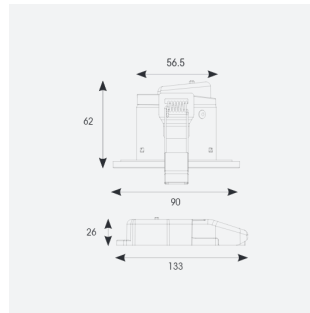

PRODUCT FEATURES

- IP65 Dimmable LED WiZ enabled tunable white Fire Rated Downlight suitable for residential and commercial applications
- Tunable between 2700K - 6500K via WiZ app and voice control offering a choice of 2 outputs, in one luminaire
- Remote driver with 2x1.5mm² + CPC loop-in, loop-out colour coded push fit piano terminals provide an easy and efficient installation
- Fully tested for 30, 60 and 90 minute ceiling types to meet Part B of Building Regulations
- Connects directly to your WiFi network using Bluetooth technology to support seamless pairing
- New innovative 2 part detachable connector design allows initial wiring and testing to be completed first, then simply plug the downlight back to the connector, ensuring a quick and simple installation
- Low profile design and remote driver allows installation into shallow ceiling voids
- Fully tested to meet Part C (moisture), Part E (acoustic) and Part L (energy) of Building Regulations

GENERAL INFORMATION

Wattage	8W
Lumens Delivered	500lm - 550lm (2700K - 6500K)
Lm/W	68lm/w - 75lm/w (2700K - 6500K)
Beam Angle	65
CRI	80
CCT	2700-6500K
Input	220/240V
Operating Temp	-20°C - 35°C
SDCM	6
UGR	25
Cut-Out Size	73mm

TECHNICAL INFORMATION

Light Source	LED
Colour / Finish	White
Fire Rated	Yes
IP Rating	IP65
Class Protection	2
Internal / External	Internal
Surface / Recessed / Suspended	Recessed
Lumen Depreciation L70 B50	L70 B50 54,000h
Warranty (Years)	5
CE Mark	Yes
Diameter	90 mm
Height	58 mm