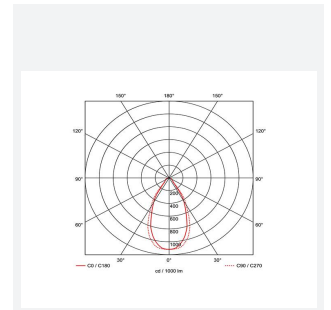

PRODUCT FEATURES

- IP65 Dimmable LED WiZ enabled tunable white Fire Rated
- Tunable between 2700K - 6500K via WiZ app and voice control
- Anti-glare design to create visual comfort
- Remote driver with 2x1.5mm² + CPC loop-in, loop-out colour coded push fit piano terminals provide an easy and efficient installation
- Connects directly to your WiFi network using Bluetooth technology to support seamless pairing Anti-Glare Downlight suitable for residential and commercial applications
- Supplied with matt white bezel as standard.
- New innovative 2 part detachable connector design allows initial wiring and testing to be completed first, then simply plug the downlight back to the connector, ensuring a quick and simple installation
- Low profile design and remote driver allow installation into shallow ceiling voids

GENERAL INFORMATION	
Wattage	8W
Lumens Delivered	350lm - 410lm (2700K - 6500K)
Lm/W	55lm/W
Beam Angle	55
CRI	80
CCT	2700-6500K
Input	220/240V
Operating Temp	-20°C - 35°C
SDCM	6
UGR	19
Cut-Out Size	73mm

TECHNICAL INFORMATION	
Light Source	LED
Colour / Finish	White
Fire Rated	Yes
IP Rating	IP65
Class Protection	2
Internal / External	Internal
Surface / Recessed / Suspended	Recessed
Lumen Depreciation L70 B50	L70 B50 60,000h
Warranty (Years)	5
CE Mark	Yes
Diameter	88 mm
Height	80 mm