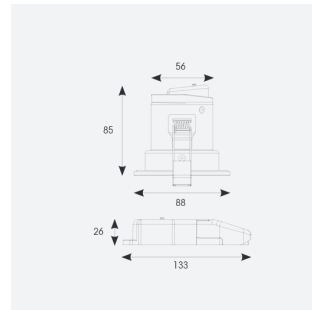

PRODUCT FEATURES

- IP65 Dimmable LED WiZ enabled tunable white Fire Rated
- Tunable between 2700K - 6500K via WiZ app and voice control
- Anti-glare design to create visual comfort
- Remote driver with 2x1.5mm² + CPC loop-in, loop-out colour coded push fit piano terminals provide an easy and efficient installation
- Connects directly to your WiFi network using Bluetooth technology to support seamless pairing Anti-Glare Downlight suitable for residential and commercial applications
- Supplied with matt white bezel as standard.
- New innovative 2 part detachable connector design allows initial wiring and testing to be completed first, then simply plug the downlight back to the connector, ensuring a quick and simple installation
- Low profile design and remote driver allow installation into shallow ceiling voids

GENERAL INFORMATION	
Wattage	8W
Lumens Delivered	350lm - 410lm (2700K - 6500K)
Lm/W	55lm/W
Beam Angle	55
CRI	80
CCT	2700-6500K
Input	220/240V
Operating Temp	-20°C - 35°C
SDCM	6
UGR	19
Cut-Out Size	73mm

TECHNICAL INFORMATION	
Light Source	LED
Colour / Finish	White
Fire Rated	Yes
IP Rating	IP65
Class Protection	2
Internal / External	Internal
Surface / Recessed / Suspended	Recessed
Lumen Depreciation L70 B50	L70 B50 60,000h
Warranty (Years)	5
CE Mark	Yes
Diameter	88 mm
Height	80 mm