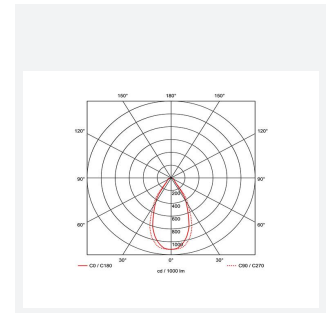

PRODUCT FEATURES

- IP65 Dimmable LED WiZ enabled tunable white Fire Rated
- Tunable between 2700K - 6500K via WiZ app and voice control
- Anti-glare design to create visual comfort
- Remote driver with 2x1.5mm² + CPC loop-in, loop-out colour coded push fit piano terminals provide an easy and efficient installation
- Connects directly to your WiFi network using Bluetooth technology to support seamless pairing Anti-Glare Downlight suitable for residential and commercial applications
- Supplied with matt white bezel as standard.
- New innovative 2 part detachable connector design allows initial wiring and testing to be completed first, then simply plug the downlight back to the connector, ensuring a quick and simple installation
- Low profile design and remote driver allow installation into shallow ceiling voids

GENERAL INFORMATION	
Wattage	8W
Lumens Delivered	380lm - 430lm (2700K - 6500K)
Lm/W	57lm/W
Beam Angle	55
CRI	80
CCT	2700-6500K
Input	220/240V
Operating Temp	-20°C - 35°C
SDCM	6
UGR	17
Cut-Out Size	73mm

TECHNICAL INFORMATION	
Light Source	LED
Colour / Finish	White
Fire Rated	Yes
IP Rating	IP65
Class Protection	2
Internal / External	Internal
Surface / Recessed / Suspended	Recessed
Lumen Depreciation L70 B50	L70 B50 54,000h
Warranty (Years)	5
CE Mark	Yes
Diameter	88 mm
Height	80 mm