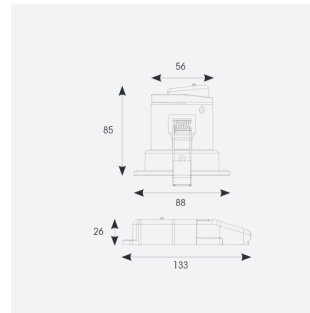

PRODUCT FEATURES

- IP65 Dimmable LED WiZ enabled tunable white Fire Rated
- Tunable between 2700K - 6500K via WiZ app and voice control
- Anti-glare design to create visual comfort
- Remote driver with 2x1.5mm² + CPC loop-in, loop-out colour coded push fit piano terminals provide an easy and efficient installation
- Connects directly to your WiFi network using Bluetooth technology to support seamless pairing Anti-Glare Downlight suitable for residential and commercial applications
- Supplied with matt white bezel as standard.
- New innovative 2 part detachable connector design allows initial wiring and testing to be completed first, then simply plug the downlight back to the connector, ensuring a quick and simple installation
- Low profile design and remote driver allow installation into shallow ceiling voids

GENERAL INFORMATION	
Wattage	8W
Lumens Delivered	380lm - 430lm (2700K - 6500K)
Lm/W	57lm/W
Beam Angle	55
CRI	80
CCT	2700-6500K
Input	220/240V
Operating Temp	-20°C - 35°C
SDCM	6
UGR	17
Cut-Out Size	73mm

TECHNICAL INFORMATION	
Light Source	LED
Colour / Finish	White
Fire Rated	Yes
IP Rating	IP65
Class Protection	2
Internal / External	Internal
Surface / Recessed / Suspended	Recessed
Lumen Depreciation L70 B50	L70 B50 54,000h
Warranty (Years)	5
CE Mark	Yes
Diameter	88 mm
Height	80 mm