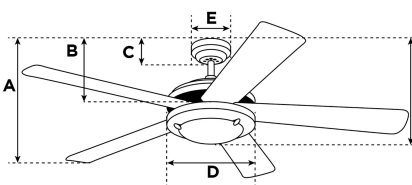

Item Number 7870440

Princess Radiance II Ceiling Fan

90 cm White Finish Reversible Blades (White/Beech)
Dome Glass

Specifications

Size	90 cm
Blades.....	Reversible MDF Blades (White/Beech)
Blade Pitch.....	18°
Approved Location.....	Indoor
Suggested Room Size.....	For rooms up to 10 m ²
Down Rod.....	10 cm
Installation.....	Dual Mount System
Max. Ceiling Angle.....	18°
Lead Wire.....	15 cm
Light Bulb Usage.....	Use (1) E27 Base Lamp, 60 Watt Maximum (not included)
Control	Remote/Wall Control Adaptable
Motor Finish.....	White
Motor Material	Silicon Steel Motor 153mm x 10mm
Reverse Airflow.....	Yes
Noise Level.....	48 db(A)
Capacitor	Dual
Weight net/gross.....	4,8 / 5,3 kg
Box Dimensions.....	22,5 x 20 x 42,5 cm
EAN Code.....	4895105610652

Reversible Beech
Finish Blades

Energy Information

Voltage (Hz).....	230V / 50Hz
Airflow Efficiency.....	2.42 m ³ /Min/W
Electricity Use (excludes lights)	53 Watt
Airflow.....	104 m ³ /Min
Max rpm	271
Electricity consumption/year..	13.3 kWh

Warranty

Ceiling fans backed by our extended Warranty have a 10 year motor warranty and a 2-year warranty on all other parts.

A. Top of Canopy to Bottom of Blades	27 cm
B. Top of Canopy to Bottom of Switch House	33 cm
C. Top of Canopy to Bottom of Canopy	6,2 cm
D. Width of Motor Housing.....	17 cm
E. Width of Canopy.....	13 cm
F. Top of Canopy to Bottom of Glass	42 cm