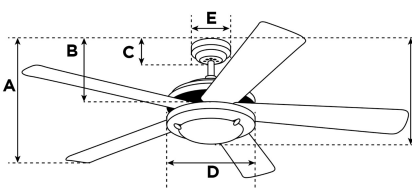

### Specifications

Size .....	105 cm
Blades.....	Reversible MDF Blades (White/Light Maple)
Blade Pitch.....	14°
Approved Location.....	Indoor
Suggested Room Size.....	For rooms up to 20 m²
Down Rod.....	10 cm
Installation.....	Down Rod Only
Max. Ceiling Angle.....	N/A
Lead Wire.....	15 cm
Light Bulb Usage.....	Use (3) E14 Base Lamps, 40 Watt Maximum (not included)
Control .....	Remote Control Included
Motor Finish.....	White
Motor Material .....	Silicon Steel Motor 153mm x 12mm
Reverse Airflow.....	Yes
Noise Level.....	51 db(A)
Capacitor .....	Dual
Weight net/gross.....	5,2 / 6,1 kg
Box Dimensions.....	21 x 25,5 x 47,5 cm
EAN Code.....	4895105610645

### Warranty

Ceiling fans backed by our extended Warranty have a 10 year motor warranty and a 2-year warranty on all other parts.

A. Top of Canopy to Bottom of Blades .....	22,5 cm
B. Top of Canopy to Bottom of Switch House .....	29 cm
C. Top of Canopy to Bottom of Canopy .....	6 cm
D. Width of Motor Housing.....	17 cm
E. Width of Canopy.....	13 cm
F. Top of Canopy to Bottom of Glass .....	37 cm