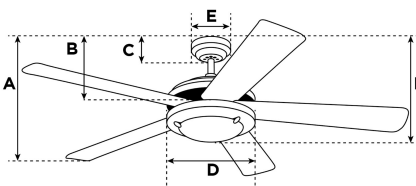

Item Number 7867340

Turbo II Ceiling Fan

76 cm White Finish Two Sets Reversible Blades (Colors of Young Generation/Colors of Youth and White/Maple) Opal Frosted Glass

Specifications

Size	76 cm
Blades.....	Reversible MDF Blades (Colors of young Generation or Colors of Youth/White or Maple (both sides possible))
Blade Pitch.....	18°
Approved Location.....	Indoor
Suggested Room Size.....	For rooms up to 10 m ²
Down Rod.....	10 cm
Installation.....	Dual Mount System
Max. Ceiling Angle.....	18°
Lead Wire.....	15 cm
Light Bulb Usage.....	Use (1) E14 Base Lamp, 60 Watt Maximum (not included)
Control	Remote/Wall Control Adaptable
Motor Finish.....	White
Motor Material	Silicon Steel Motor 153mm x 12mm
Reverse Airflow.....	Yes
Noise Level.....	49 db(A)
Capacitor	Dual
Weight net/gross.....	6,3 / 6,8 kg
Box Dimensions.....	26,5 x 20,5 x 36,5 cm
EAN Code.....	4895105601766

Reversible White or Maple (both sides possible)
Finish Blades

Energy Information

Voltage (Hz).....	230V / 50Hz
Airflow Efficiency.....	2.78 m ³ /Min/W
Electricity Use (excludes lights)	50 Watt
Airflow.....	104 m ³ /Min
Max rpm	250
Electricity consumption/year..	11.97 kWh

Warranty

Ceiling fans backed by our extended Warranty have a 10 year motor warranty and a 2-year warranty on all other parts.

A. Top of Canopy to Bottom of Blades	26 cm
B. Top of Canopy to Bottom of Switch House	28 cm
C. Top of Canopy to Bottom of Canopy	6,2 cm
D. Width of Motor Housing.....	17 cm
E. Width of Canopy.....	13 cm
F. Top of Canopy to Bottom of Glass	38 cm