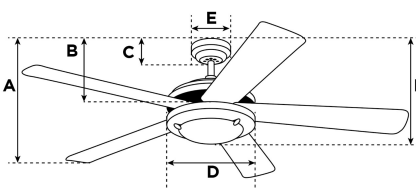

Item Number 7832140

Portland Ambiance Ceiling Fan

90 cm Chrome Finish Reversible Blades (White/Black)
Mushroom Glass

Specifications

Size	90 cm
Blades.....	Reversible MDF Blades (White/Black)
Blade Pitch.....	11°
Approved Location.....	Indoor
Suggested Room Size.....	For rooms up to 10 m ²
Down Rod.....	10 cm
Installation.....	Down Rod Only
Max. Ceiling Angle.....	18°
Lead Wire.....	15 cm
Light Bulb Usage.....	Use (1) E27 Base Lamp, 60 Watt Maximum (not included)
Control	Remote/Wall Control Adaptable
Motor Finish.....	Chrome
Motor Material	Silicon Steel Motor 153mm x 10mm
Reverse Airflow.....	Yes
Noise Level.....	45 db(A)
Capacitor	Dual
Weight net/gross.....	3,9 / 4,3 kg
Box Dimensions.....	22,5 x 20 x 42,5 cm
EAN Code.....	4895105600240

Warranty

Ceiling fans backed by our extended Warranty have a 10 year motor warranty and a 2-year warranty on all other parts.

A. Top of Canopy to Bottom of Blades	21 cm
B. Top of Canopy to Bottom of Switch House	30 cm
C. Top of Canopy to Bottom of Canopy	6 cm
D. Width of Motor Housing.....	15 cm
E. Width of Canopy.....	13 cm
F. Top of Canopy to Bottom of Glass	42 cm