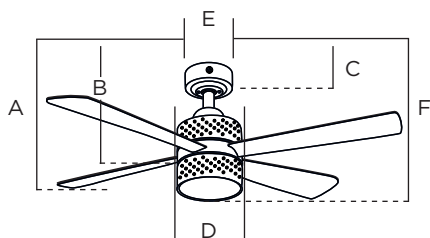

SPEC SHEET

Westinghouse Princess Trio Ceiling Fan

Item Number **7826540** Ø 105 cm/42"

Design: antique brass, oak/mahogany blades, 3 lights, pull chain, remote/wall control adaptable

Specifications

Operation: summer-winter use
 Room size (sqm): for rooms up to 15 sqm
 Installation: installed with or without a down rod
 Guarantee: 10 year extended manufacturer's warranty on the motor
 Weight net/gross (kg): 5,1 / 5,4 kg
 Box dimension (mm): 409 x 264 x 216 mm
 EAN Code: 4895105608741
 Voltage (Hz): 230V/50Hz

Energy Specifications

Electricity consumption/year (kWh): 13,57 kWh
 RPM: 230/170/110
 Wattage: 55/36/23
 Noise level *dB(A): 47,7dB
 Motor size (mm): AC Motor 153 x 15 mm
 Lamp socket: 3 x E14, each max. 60 W (not included)
 Maximum fan flow rate (m³/min): 93,85 m³
 Blade pitch in °: 12°
 Max. ceiling pitch in °: 13°

oak/
mahogany

A. Top of Canopy to Bottom of Blade	27,5 cm
B. Top of Canopy to Bottom of Switch House	32 cm
C. Top of Canopy to Bottom of Canopy	6 cm
D. Width of Motor Housing	17 cm
E. Width of Canopy	13 cm
F. Top of Canopy to Bottom of Glass	43 cm