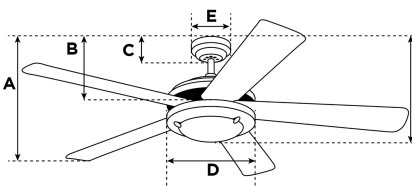

Item Number 7242440

Flora Royale Ceiling Fan

76 cm White Finish Reversible Blades (White/Light Maple) Opal Frosted Glass

Specifications

Size	76 cm
Blades.....	Reversible MDF Blades (White/Light Maple)
Blade Pitch.....	18°
Approved Location.....	Indoor
Suggested Room Size.....	For rooms up to 10 m ²
Down Rod.....	10 cm
Installation.....	Dual Mount System
Max. Ceiling Angle.....	18°
Lead Wire.....	15 cm
Light Bulb Usage.....	Use (1) E27 Base Lamp, 60 Watt Maximum (not included)
Control	Remote/Wall Control Adaptable
Motor Finish.....	White
Motor Material	Silicon Steel Motor 153mm x 12mm
Reverse Airflow.....	Yes
Noise Level.....	44 db(A)
Capacitor	Dual
Weight net/gross.....	5,5 / 6 kg
Box Dimensions.....	23,5 x 20,5 x 39,5 cm
EAN Code.....	4895105608949

Reversible Light Maple
Finish Blades

Energy Information

Voltage (Hz).....	230V / 50Hz
Airflow Efficiency.....	3 m ³ /Min/W
Electricity Use (excludes lights)	39 Watt
Airflow.....	101 m ³ /Min
Max rpm	243
Electricity consumption/year..	12.5 kWh

Warranty

Ceiling fans backed by our extended Warranty have a 10 year motor warranty and a 2-year warranty on all other parts.

A. Top of Canopy to Bottom of Blades	25 cm
B. Top of Canopy to Bottom of Switch House	N/A
C. Top of Canopy to Bottom of Canopy	6,2 cm
D. Width of Motor Housing.....	17 cm
E. Width of Canopy.....	13 cm
F. Top of Canopy to Bottom of Glass	38 cm