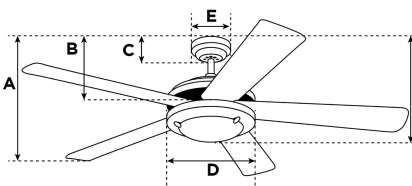

Item Number 7229040

Jet Plus Ceiling Fan

105 cm Brushed Nickel Finish Reversible Blades
(Wengue/Silver) Spot Lights

Specifications

Size	105 cm
Blades.....	Reversible MDF Blades (Wengue/Silver)
Blade Pitch.....	14°
Approved Location.....	Indoor
Suggested Room Size.....	For rooms up to 20 m ²
Down Rod.....	10 cm
Installation.....	Down Rod Only
Max. Ceiling Angle.....	N/A
Lead Wire.....	15 cm
Light Bulb Usage.....	Use (3) E14 Base Lamps, 40 Watt Maximum (not included)
Control	Remote Control Included
Motor Finish.....	Brushed Nickel
Motor Material	Silicon Steel Motor 153mm x 12mm
Reverse Airflow.....	Yes
Noise Level.....	51 db(A)
Capacitor	Dual
Weight net/gross.....	5,2 / 5,9 kg
Box Dimensions.....	22,7 x 21 x 48 cm
EAN Code.....	4895105608031

Warranty

Ceiling fans backed by our extended Warranty have a 10 year motor warranty and a 2-year warranty on all other parts.

A. Top of Canopy to Bottom of Blades	22,5 cm
B. Top of Canopy to Bottom of Switch House	29 cm
C. Top of Canopy to Bottom of Canopy	6 cm
D. Width of Motor Housing.....	17 cm
E. Width of Canopy.....	13 cm
F. Top of Canopy to Bottom of Glass	37 cm