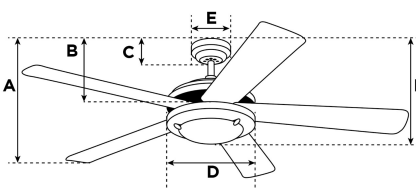

Item Number 7227240

Vegas Ceiling Fan

105 cm Brushed Aluminum Finish Reversible Blades (Light Maple/Silver) Opal Frosted Glass

Specifications

Size	105 cm
Blades.....	Reversible MDF Blades (Light Maple/Silver)
Blade Pitch.....	10°
Approved Location.....	Indoor
Suggested Room Size.....	For rooms up to 20 m ²
Down Rod.....	10 cm
Installation.....	Dual Mount System
Max. Ceiling Angle.....	18°
Lead Wire.....	15 cm
Light Bulb Usage.....	Use (1) E27 Base Lamp, 60 Watt Maximum (not included)
Control	Remote/Wall Control Adaptable
Motor Finish.....	Brushed Aluminum
Motor Material	Silicon Steel Motor 153mm x 9mm
Reverse Airflow.....	Yes
Noise Level.....	48 db(A)
Capacitor	Dual
Weight net/gross.....	4,4 / 5,8 kg
Box Dimensions.....	22,5 x 20,5 x 43 cm
EAN Code.....	4895105602824

Warranty

Ceiling fans backed by our extended Warranty have a 10 year motor warranty and a 2-year warranty on all other parts.

A. Top of Canopy to Bottom of Blades	28,5 cm
B. Top of Canopy to Bottom of Switch House	32,5 cm
C. Top of Canopy to Bottom of Canopy	6,2 cm
D. Width of Motor Housing.....	17 cm
E. Width of Canopy.....	13 cm
F. Top of Canopy to Bottom of Glass	44,2 cm